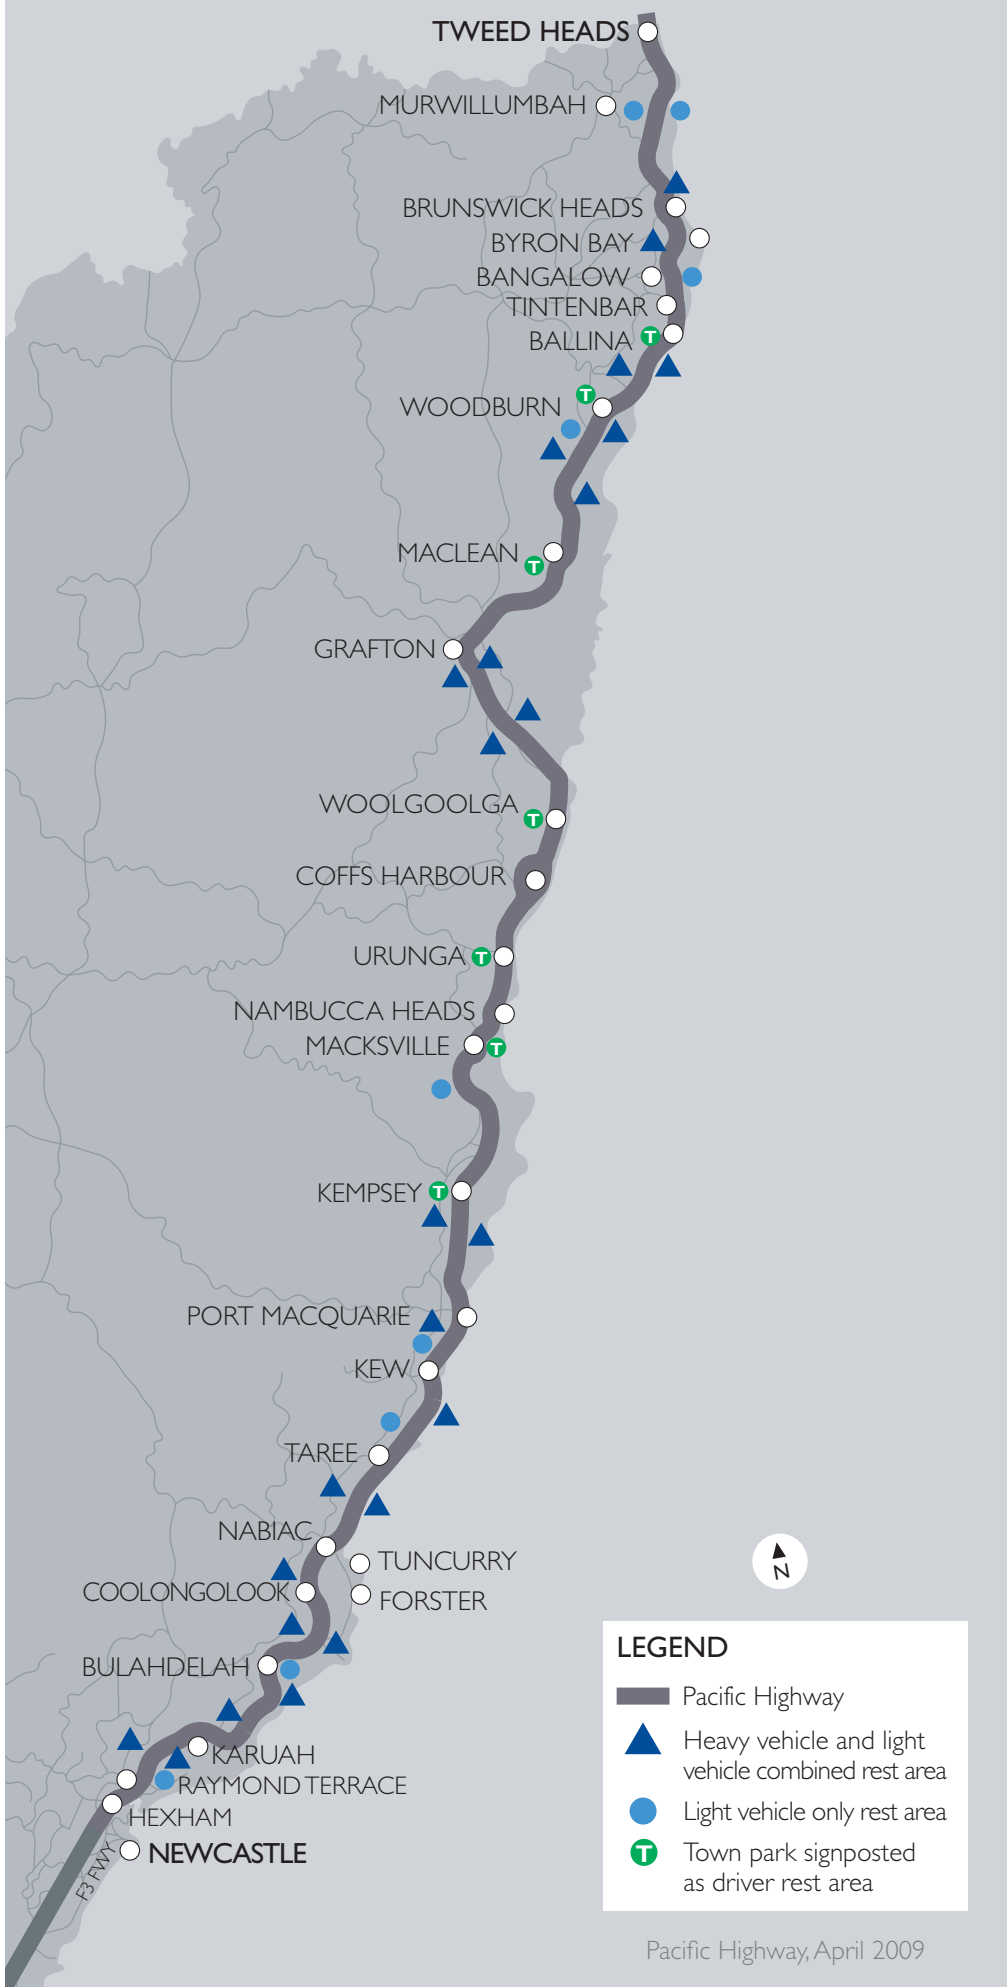

# REST AREA MAP OF THE PACIFIC HIGHWAY

## LEGEND

- Pacific Highway
- Heavy vehicle and light vehicle combined rest area
- Light vehicle only rest area
- Town park signposted as driver rest area