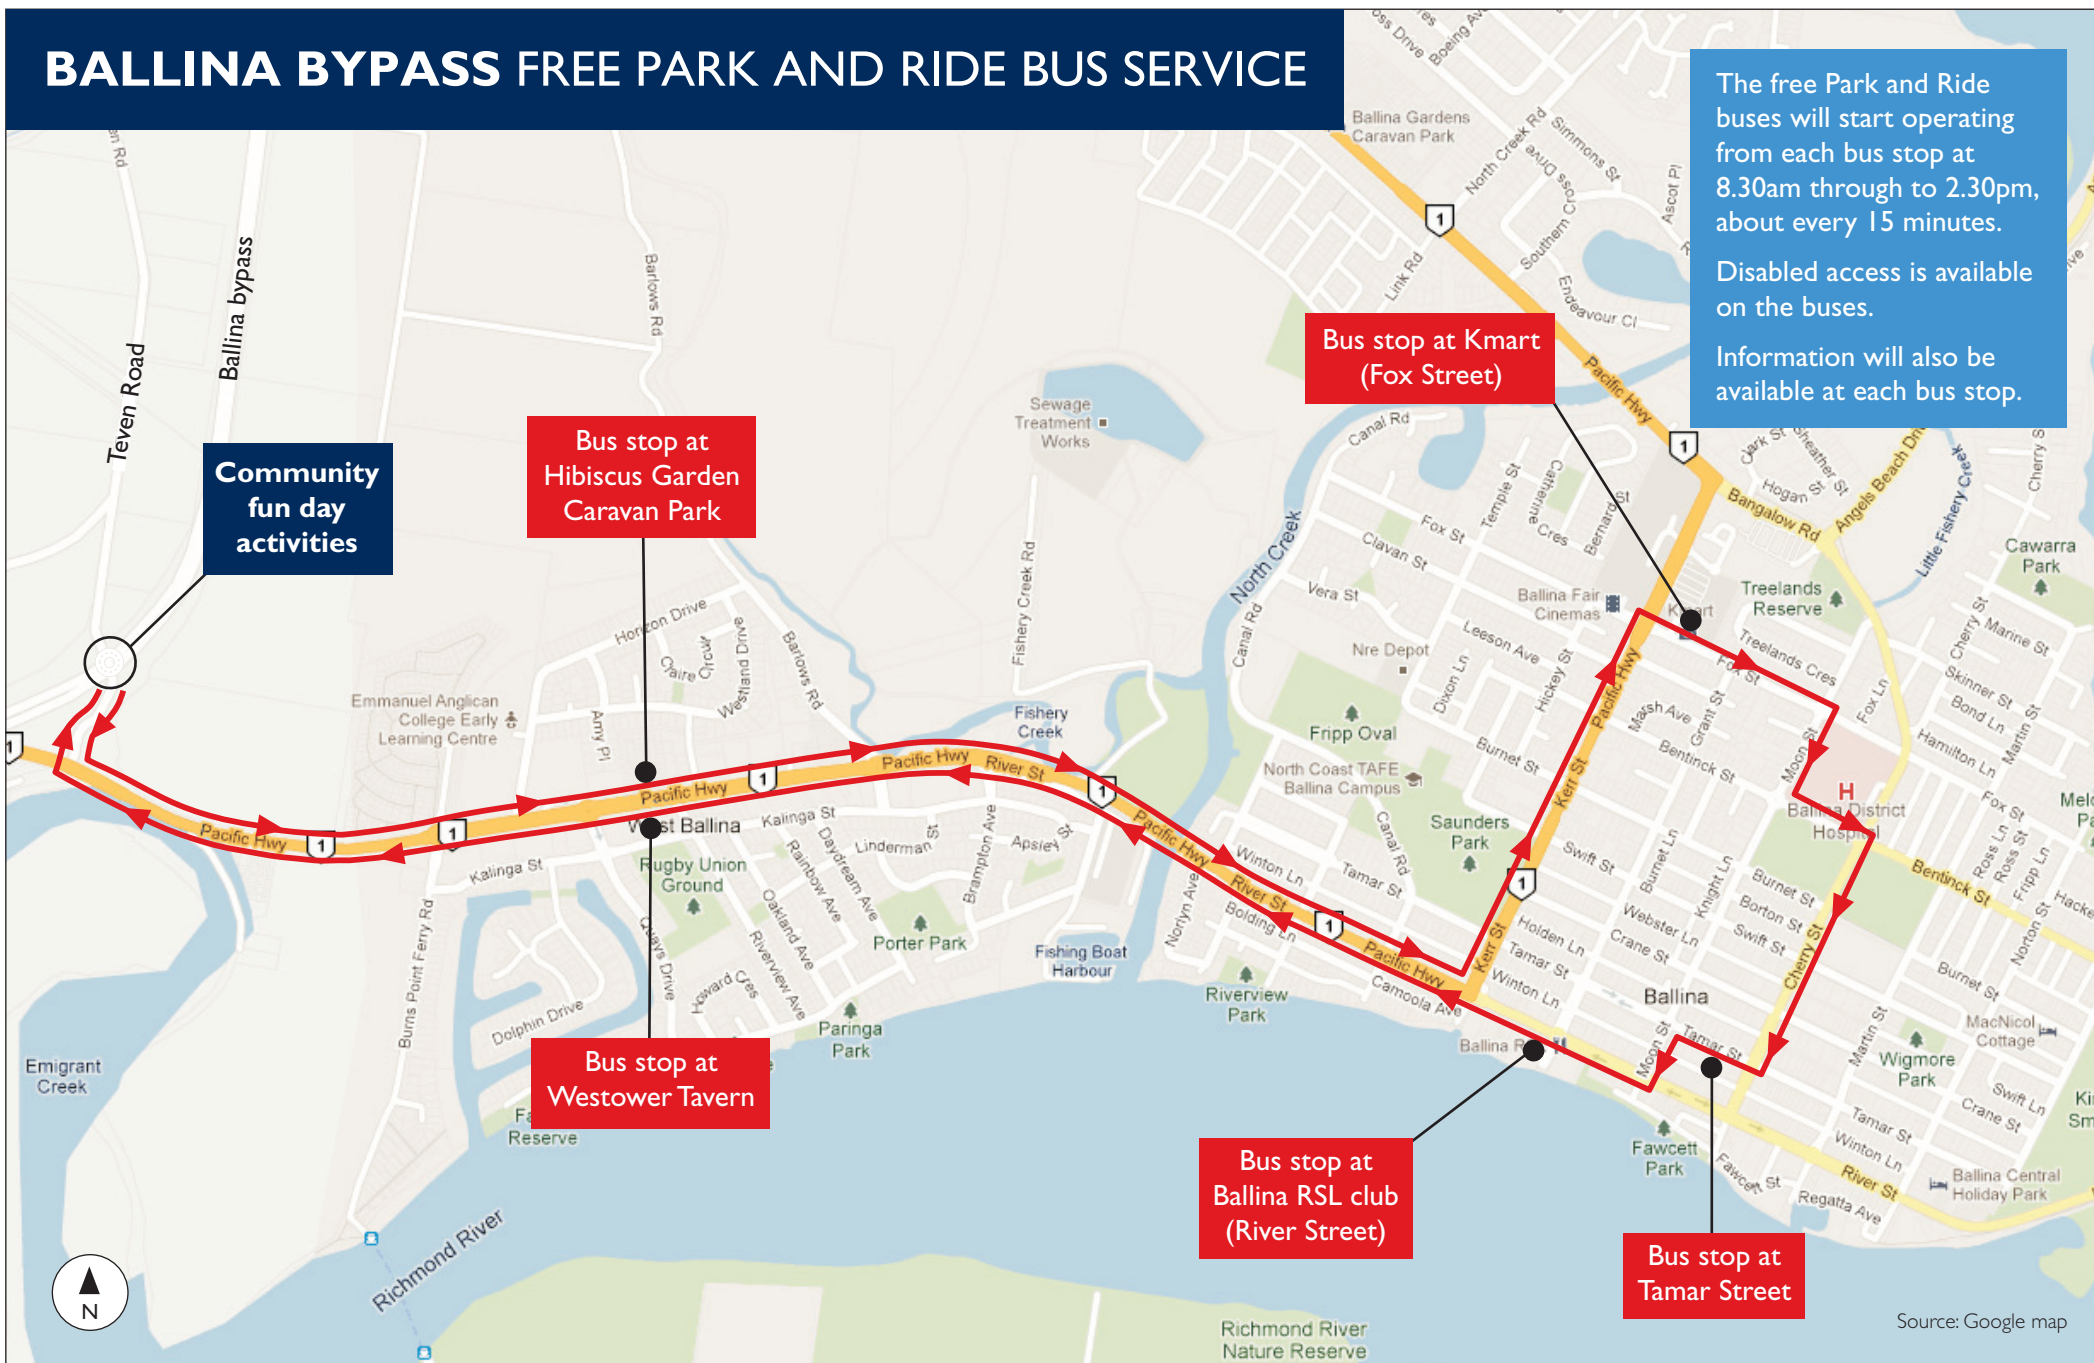

BALLINA BYPASS FREE PARK AND RIDE BUS SERVICE

The free Park and Ride buses will start operating from each bus stop at 8.30am through to 2.30pm, about every 15 minutes.

Disabled access is available on the buses.

Information will also be available at each bus stop.

For more information please contact the project information line on 1800 209 484 (toll free)