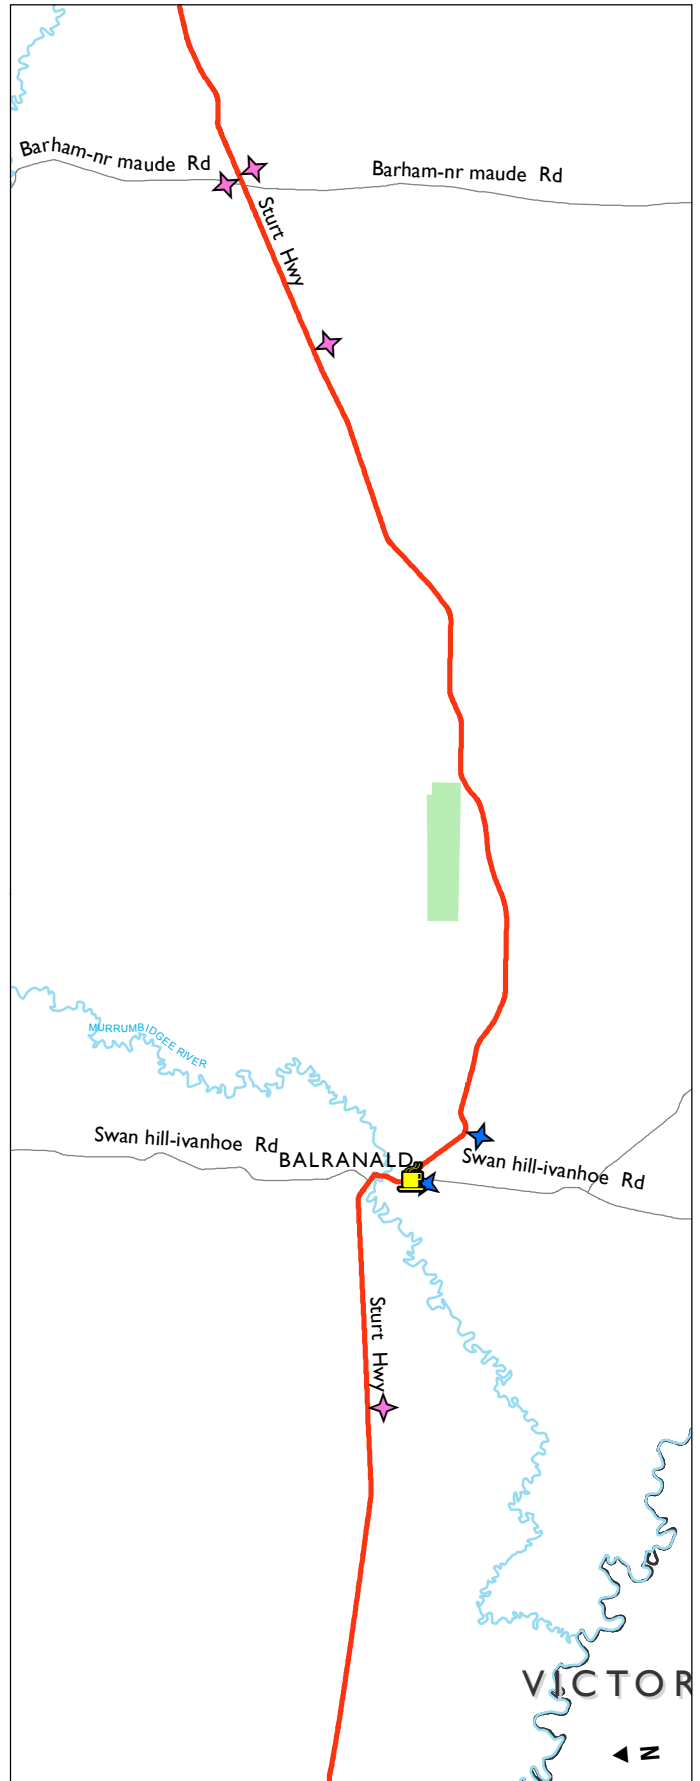

# NSW truck rest area road map

Sturt Hwy - Map 3

Sturt Hwy - Map 4

## Sturt Highway

### LEGEND

- State Roads
- Regional Roads
- Major rivers
- National parks
- Water body

### ACCESS

- Access on symbol side of the road only
- Accessible from both directions
- DRIVER REVIVER sites