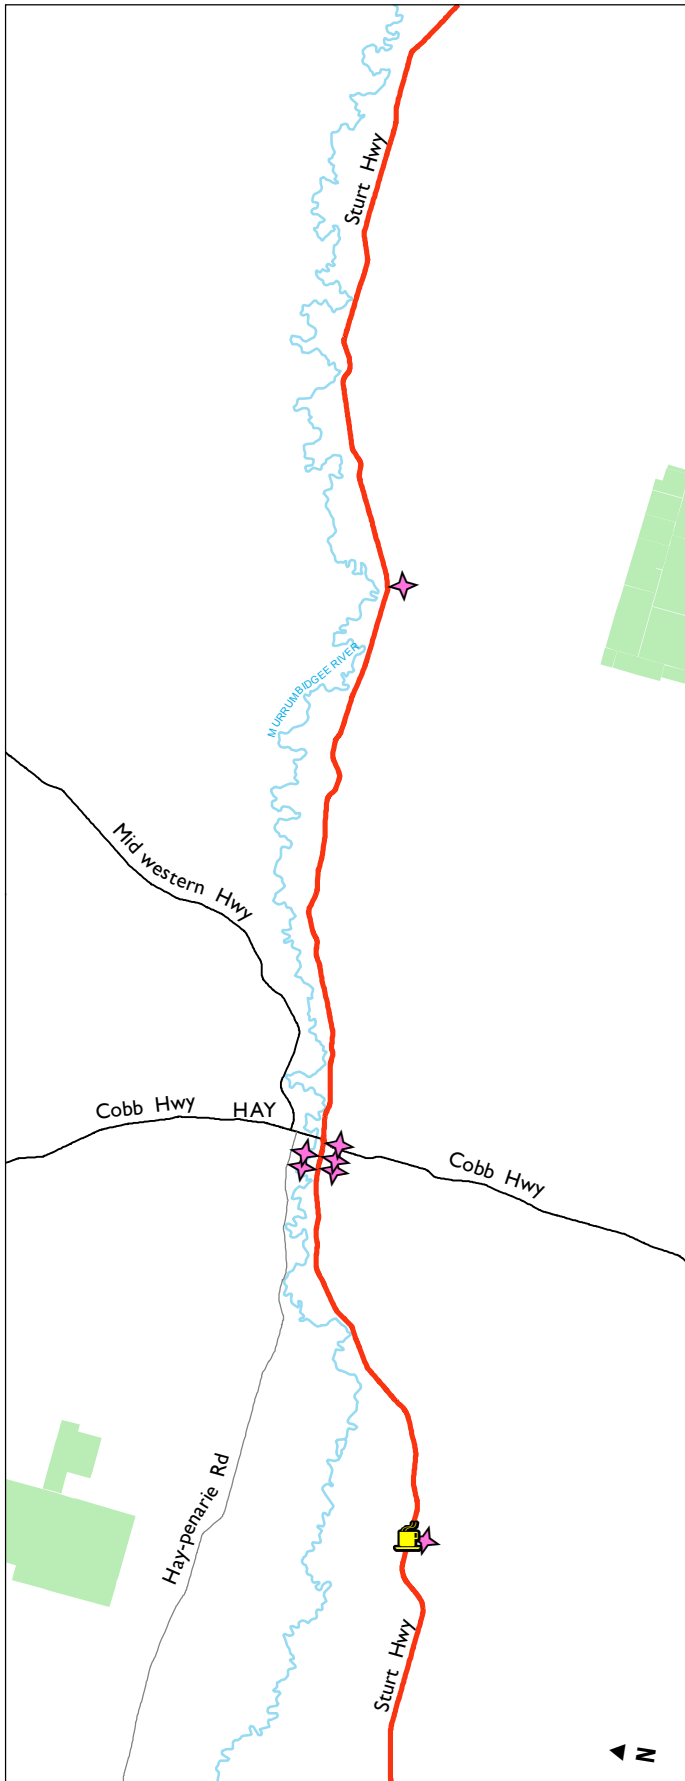

# NSW truck rest area road map

Sturt Hwy - Map 3

Sturt Hwy - Map 4

## Sturt Highway

### LEGEND

- State Roads
- Regional Roads
- Major rivers
- National parks
- Water body

### ACCESS

- Access on symbol side of the road only
- Accessible from both directions
- DRIVER REVIVER sites