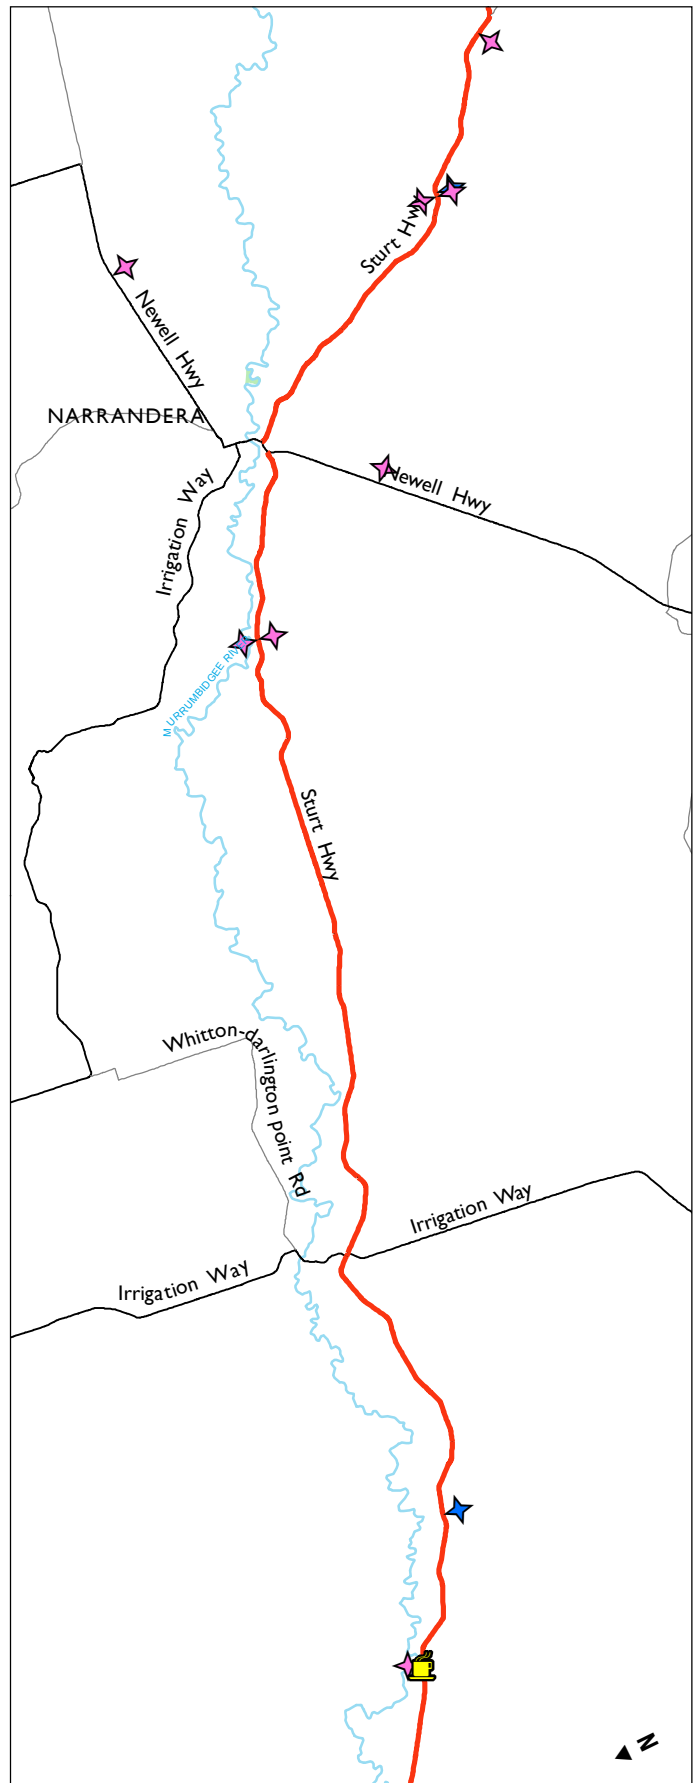

# NSW truck rest area road map

Sturt Hwy - Map 1

Sturt Hwy - Map 2

## Sturt Highway

### LEGEND

- State Roads
- Regional Roads
- Major rivers
- National parks
- Water body

### ACCESS

- Access on symbol side of the road only
- Accessible from both directions
- DRIVER REVIVER sites