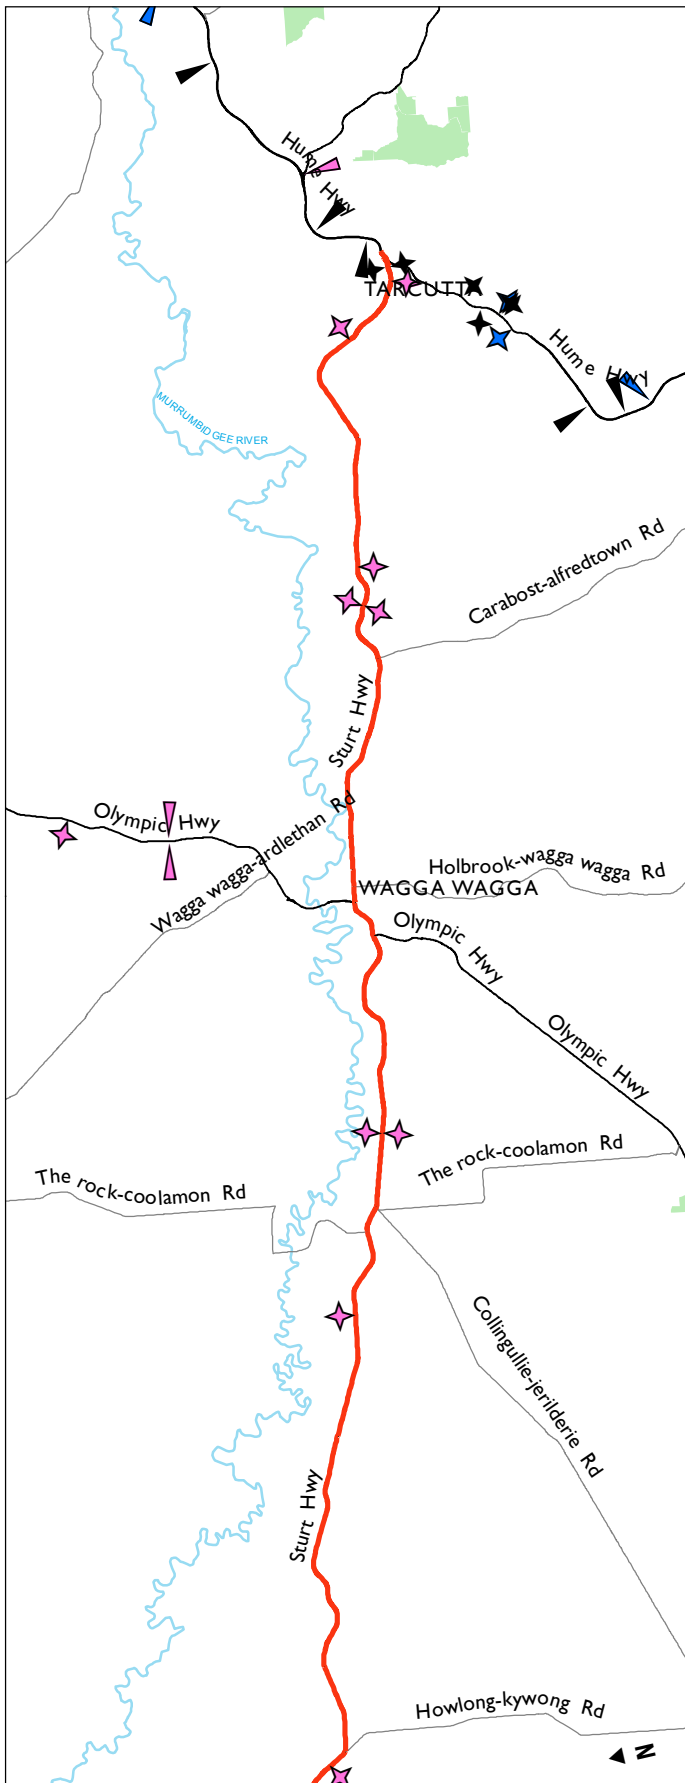

# NSW truck rest area road map

Sturt Hwy - Map 1

Sturt Hwy - Map 2

## Sturt Highway

### LEGEND

- State Roads
- Regional Roads
- Major rivers
- National parks
- Water body

### ACCESS

- Access on symbol side of the road only
- Accessible from both directions
- DRIVER REVIVER sites