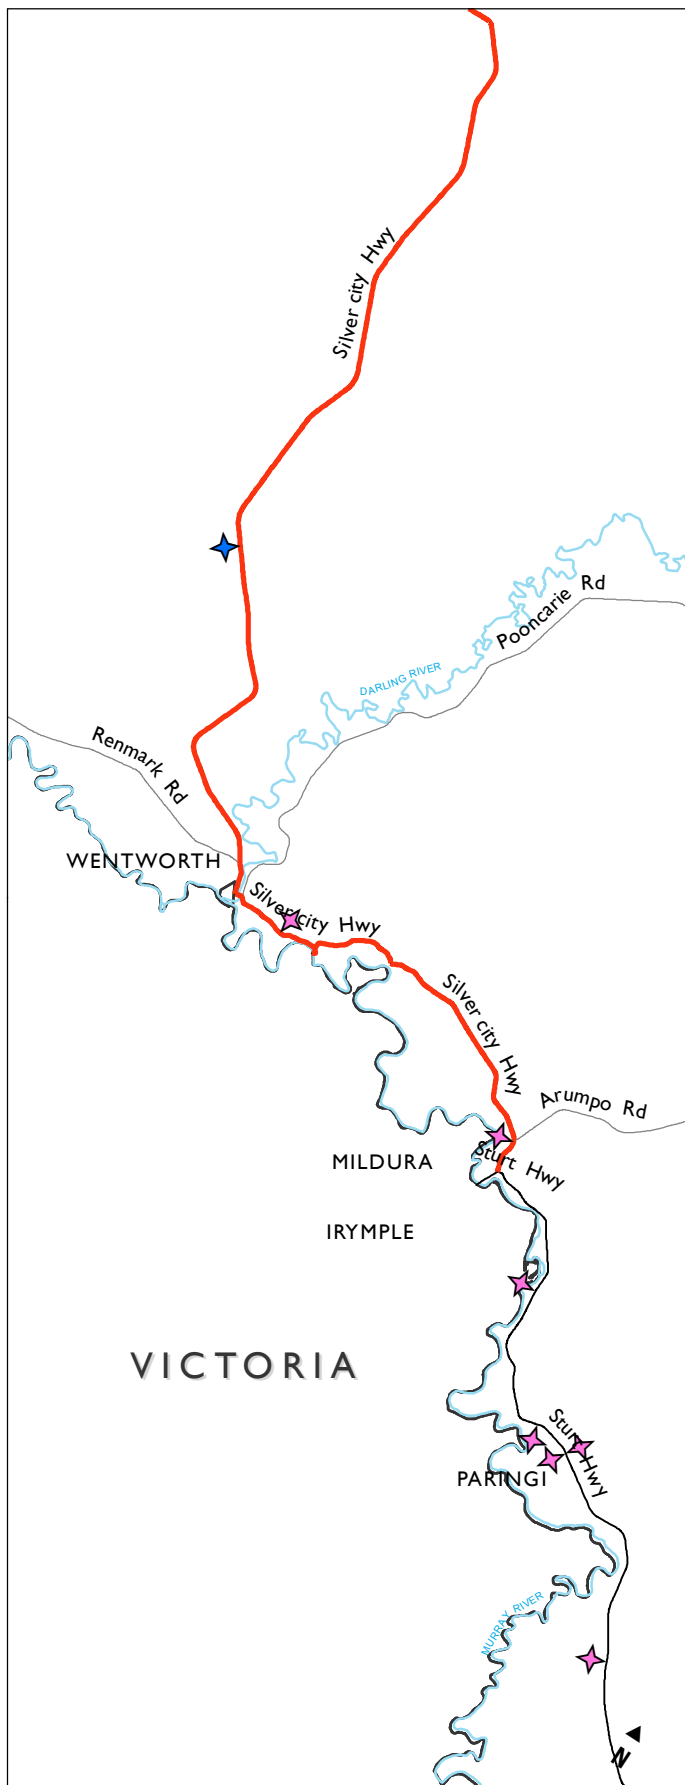

NSW truck rest area road map

Silver City Hwy - Map 5

Silver City Hwy - Map 6

Silver City Highway

Scale 1:500,000

LEGEND

- State Roads
- Regional Roads
- Major rivers
- National parks
- Water body

VEHICLE TYPE

- Heavy and light vehicles
- Heavy vehicles
- Light vehicles

ACCESS

- Access on symbol side of the road only
- ★ Accessible from both directions
- DRIVER REVIVER sites