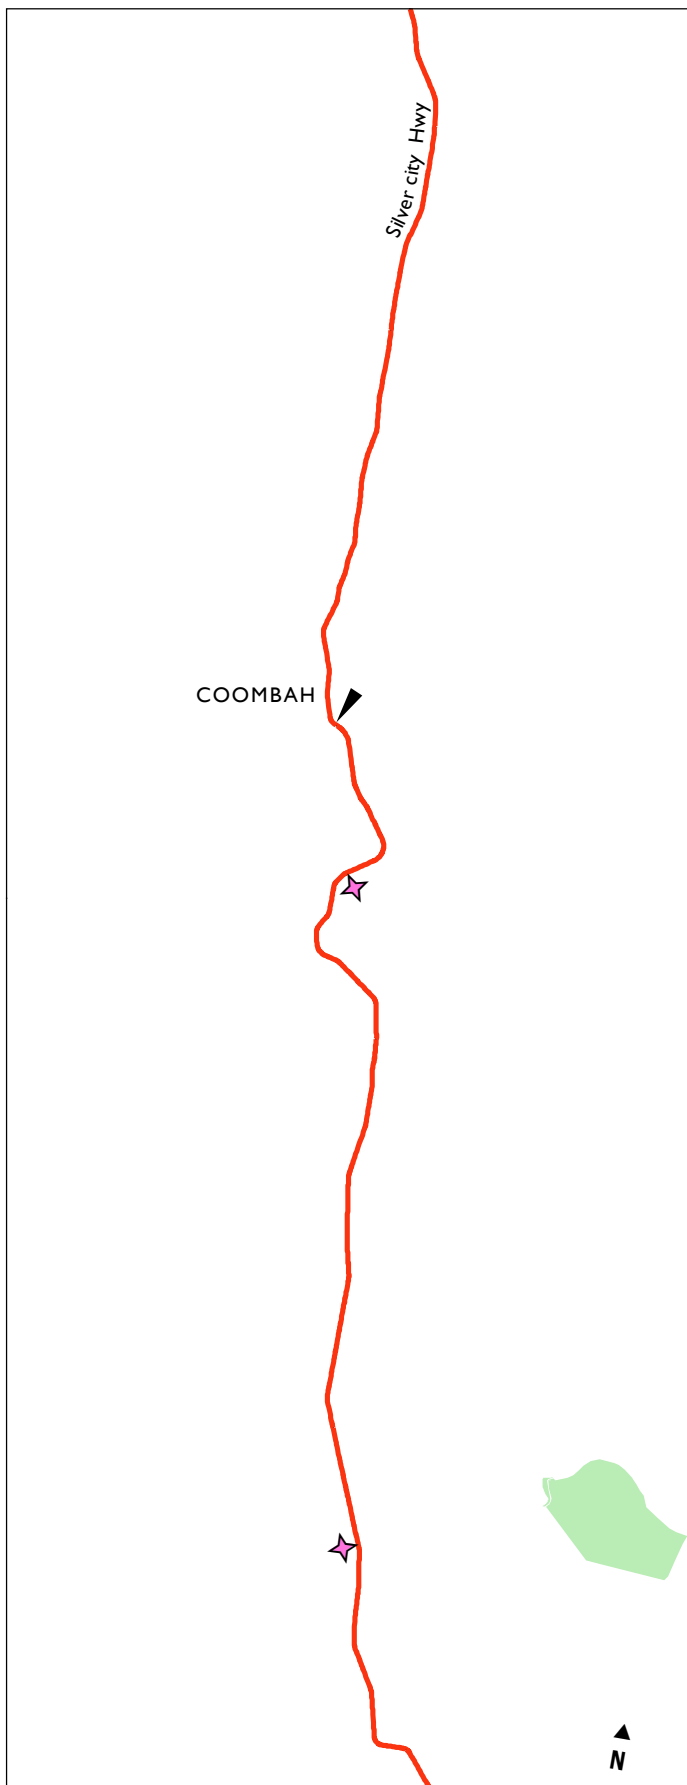

NSW truck rest area road map

Silver City Hwy - Map 5

Silver City Hwy - Map 6

Silver City Highway

Scale 1:500,000

LEGEND

- State Roads
- Regional Roads
- Major rivers
- National parks
- Water body

VEHICLE TYPE

- Heavy and light vehicles
- Heavy vehicles
- Light vehicles

ACCESS

- Access on symbol side of the road only
- ★ Accessible from both directions
- DRIVER REVIVER sites