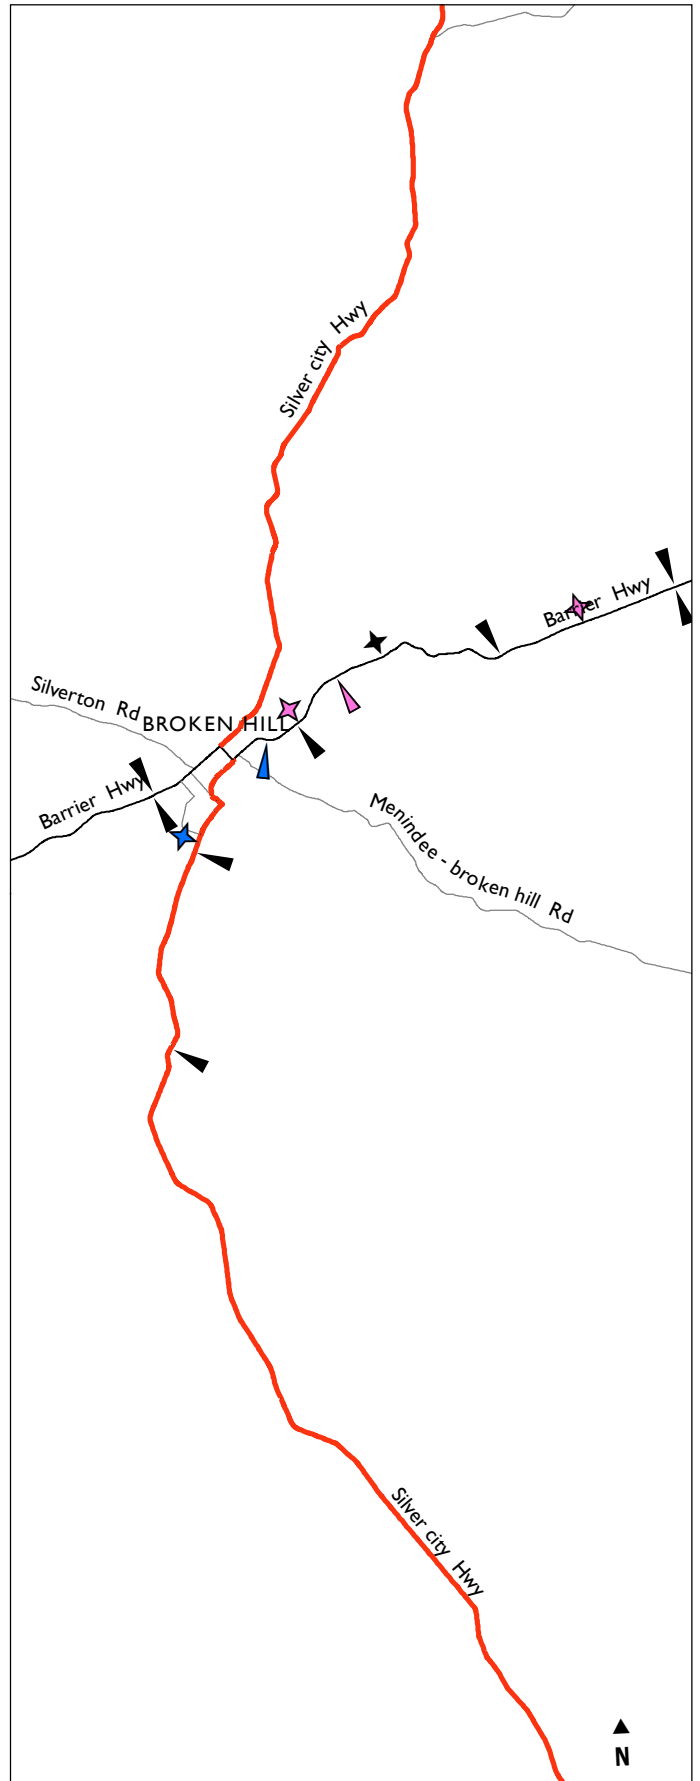

NSW truck rest area road map

Silver City Hwy - Map 3

Silver City Hwy - Map 4

Silver City Highway

Scale 1:500,000

LEGEND

- State Roads
- Regional Roads
- Major rivers
- National parks
- Water body

VEHICLE TYPE

- ▲ Heavy and light vehicles
- ▲ Heavy vehicles
- ▲ Light vehicles

ACCESS

- Access on symbol side of the road only
- Accessible from both directions
- DRIVER REVIVER sites