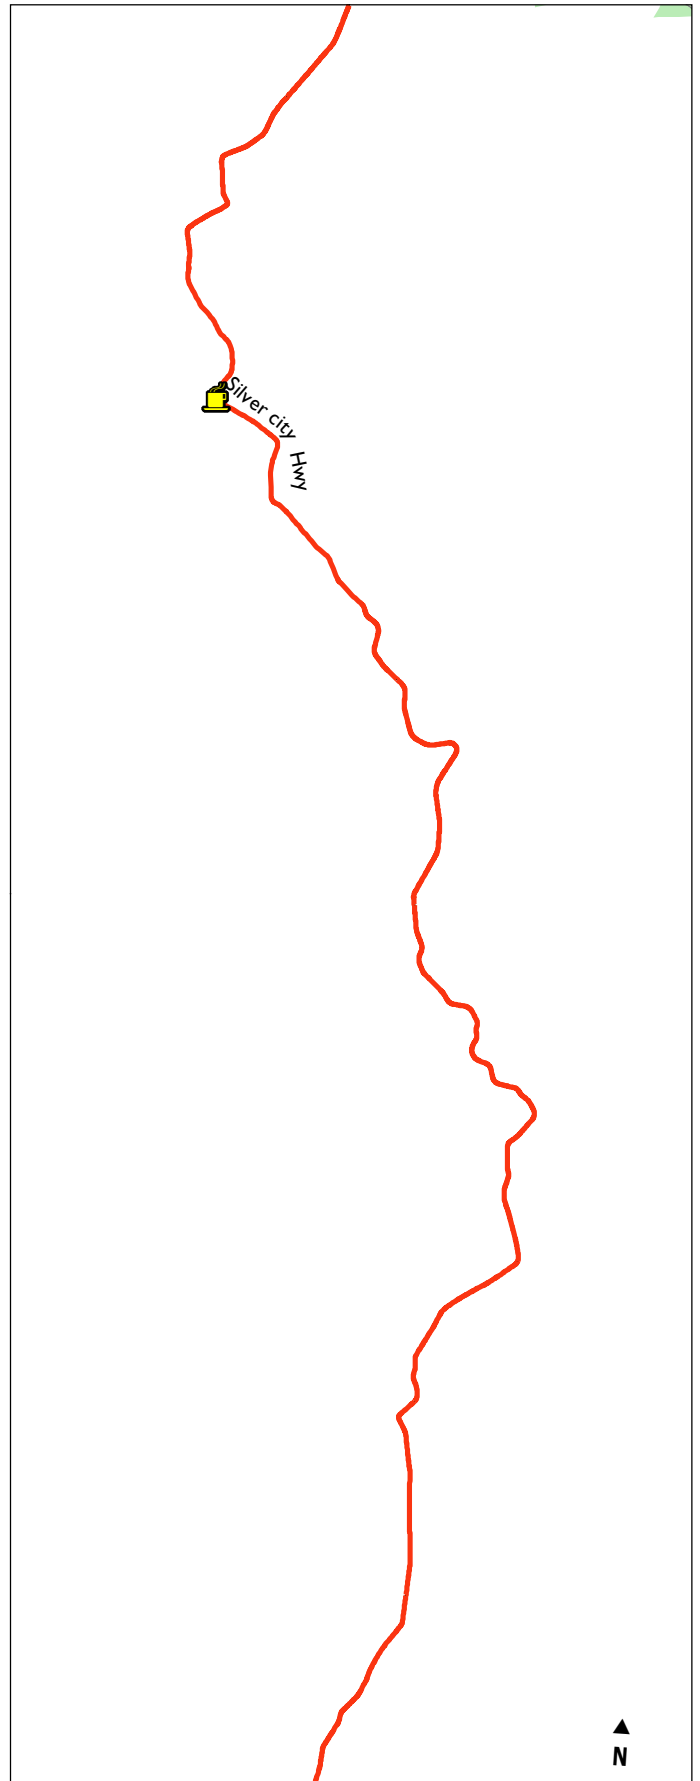

NSW truck rest area road map

Silver City Hwy - Map 1

Silver City Hwy - Map 2

Silver City Highway

Scale 1:500,000

LEGEND

- State Roads
- Regional Roads
- Major rivers
- National parks
- Water body

VEHICLE TYPE

- Heavy and light vehicles
- Heavy vehicles
- Light vehicles

ACCESS

- Access on symbol side of the road only
- Accessible from both directions
- DRIVER REVIVER sites