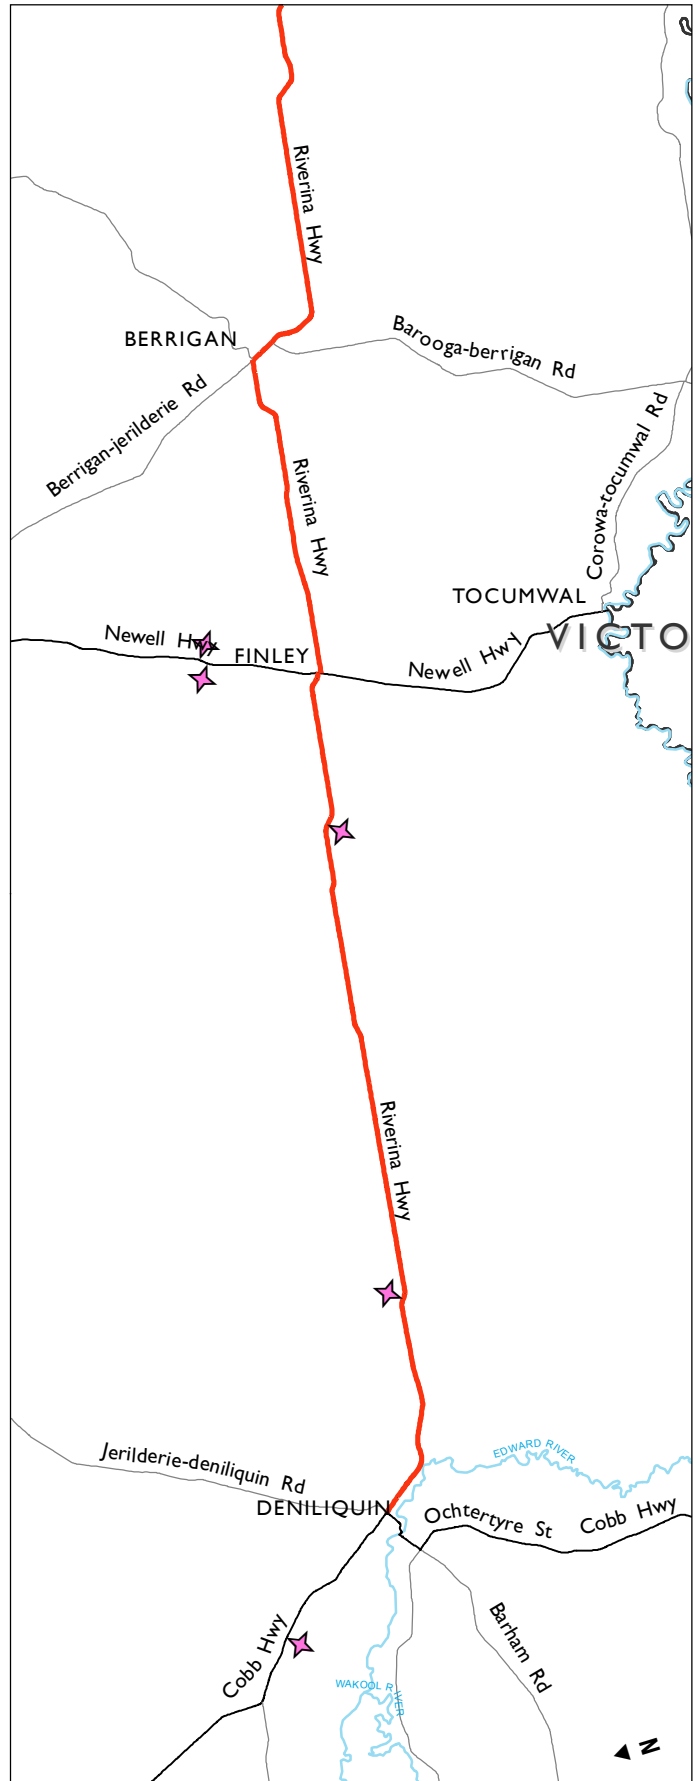

# NSW truck rest area road map

Riverina Hwy - Map 1

Riverina Hwy - Map 2

## Riverina Highway

### LEGEND

- State Roads
- Regional Roads
- Major rivers
- National parks
- Water body

### ACCESS

- ▶ Access on symbol side of the road only
- ★ Accessible from both directions
- 🚚 DRIVER REVIVER sites