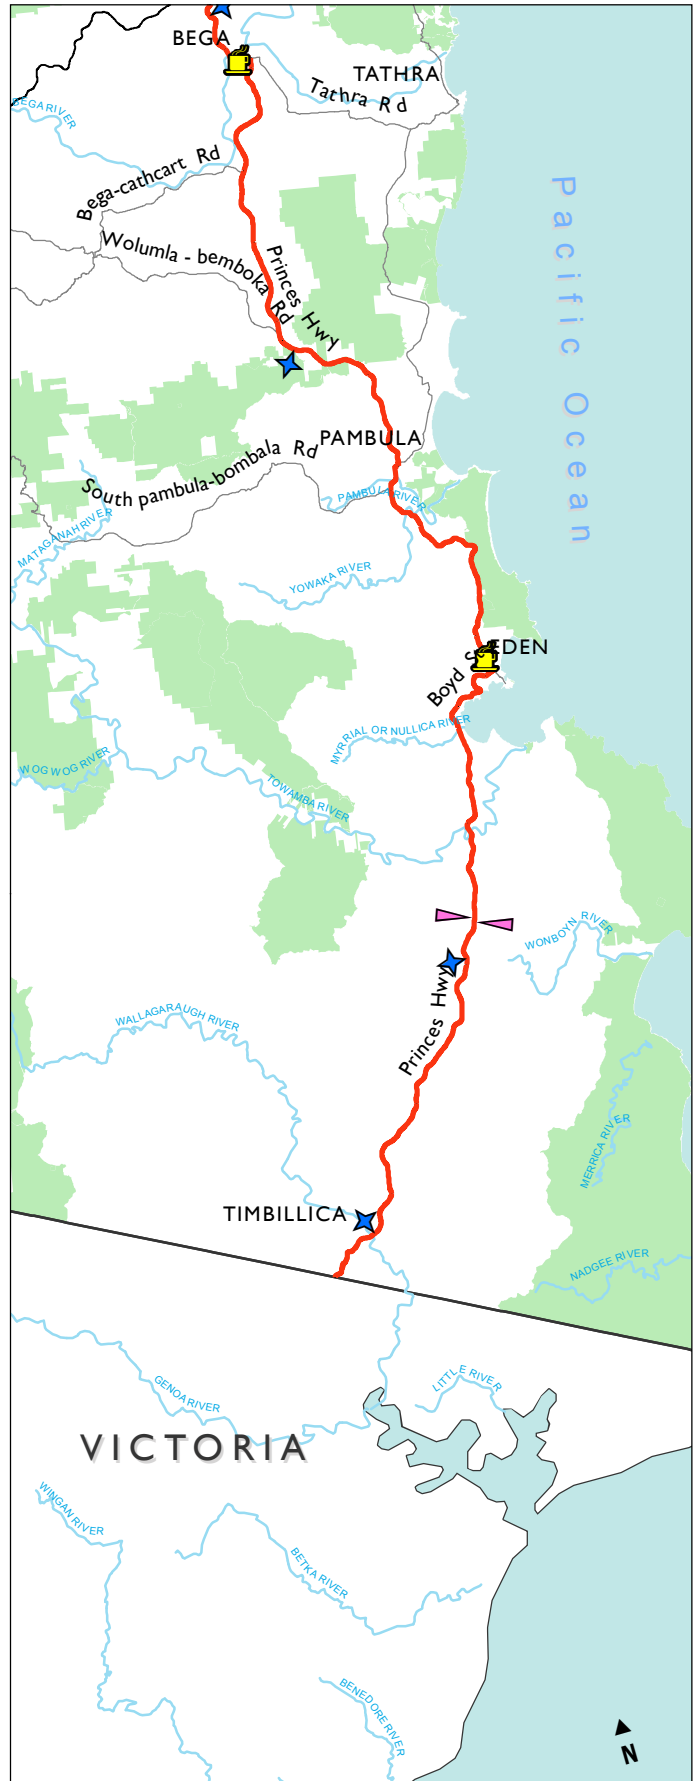

NSW truck rest area road map

Princes Hwy - Map 3

Princes Hwy - Map 4

Princes Highway

LEGEND

- State Roads
- Regional Roads
- Major rivers
- National parks
- Water body

VEHICLE TYPE

- Heavy and light vehicles
- Heavy vehicles
- Light vehicles

ACCESS

- Access on symbol side of the road only
- Accessible from both directions
- DRIVER REVIVER sites