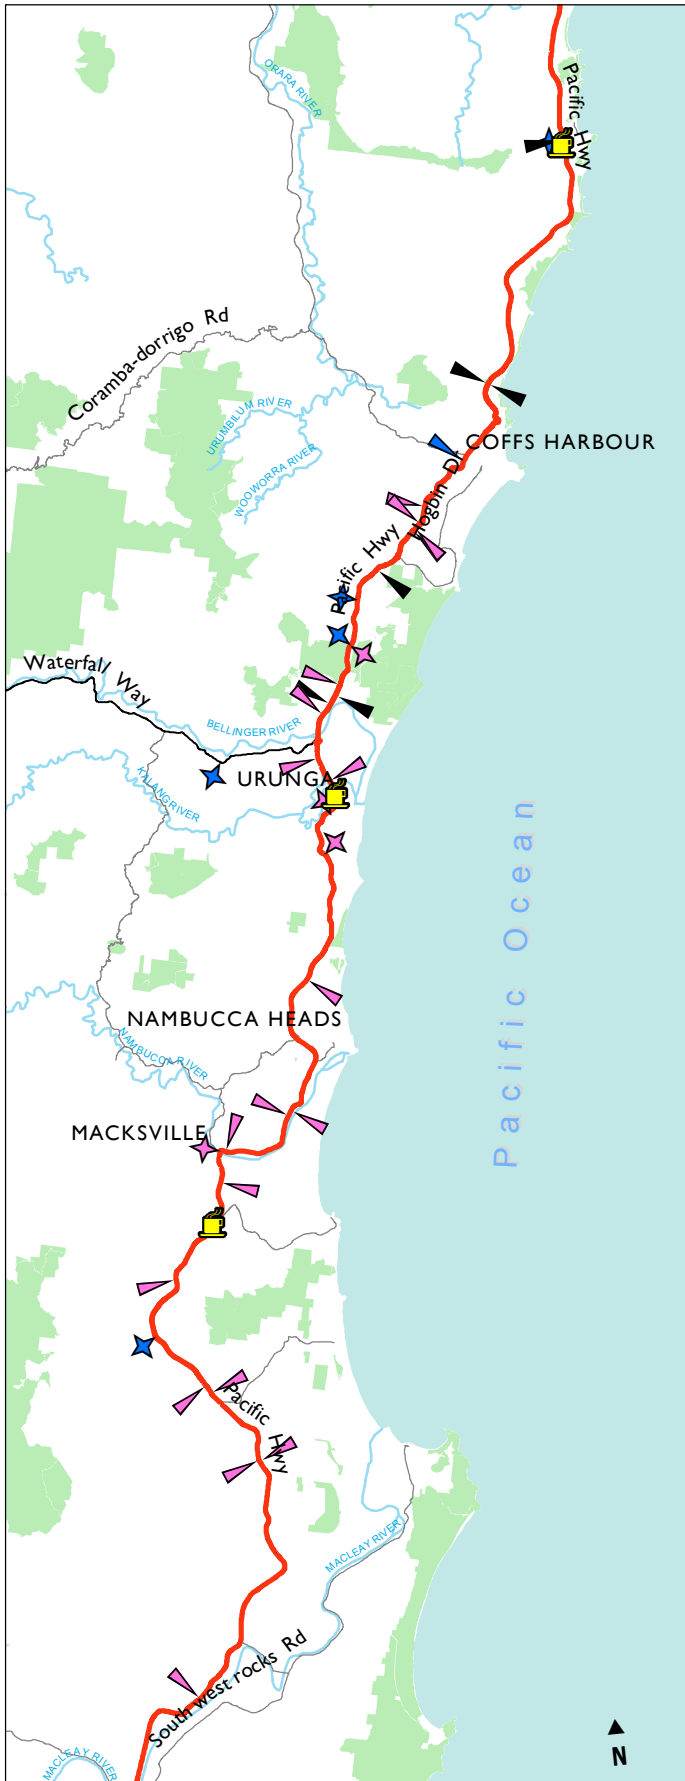

# NSW truck rest area road map

Pacific Hwy - Map 3

Pacific Hwy - Map 4

## Pacific Highway

### LEGEND

- State Roads
- Regional Roads
- Major rivers
- National parks
- Water body

### ACCESS

- Access on symbol side of the road only
- Accessible from both directions
- DRIVER REVIVER sites