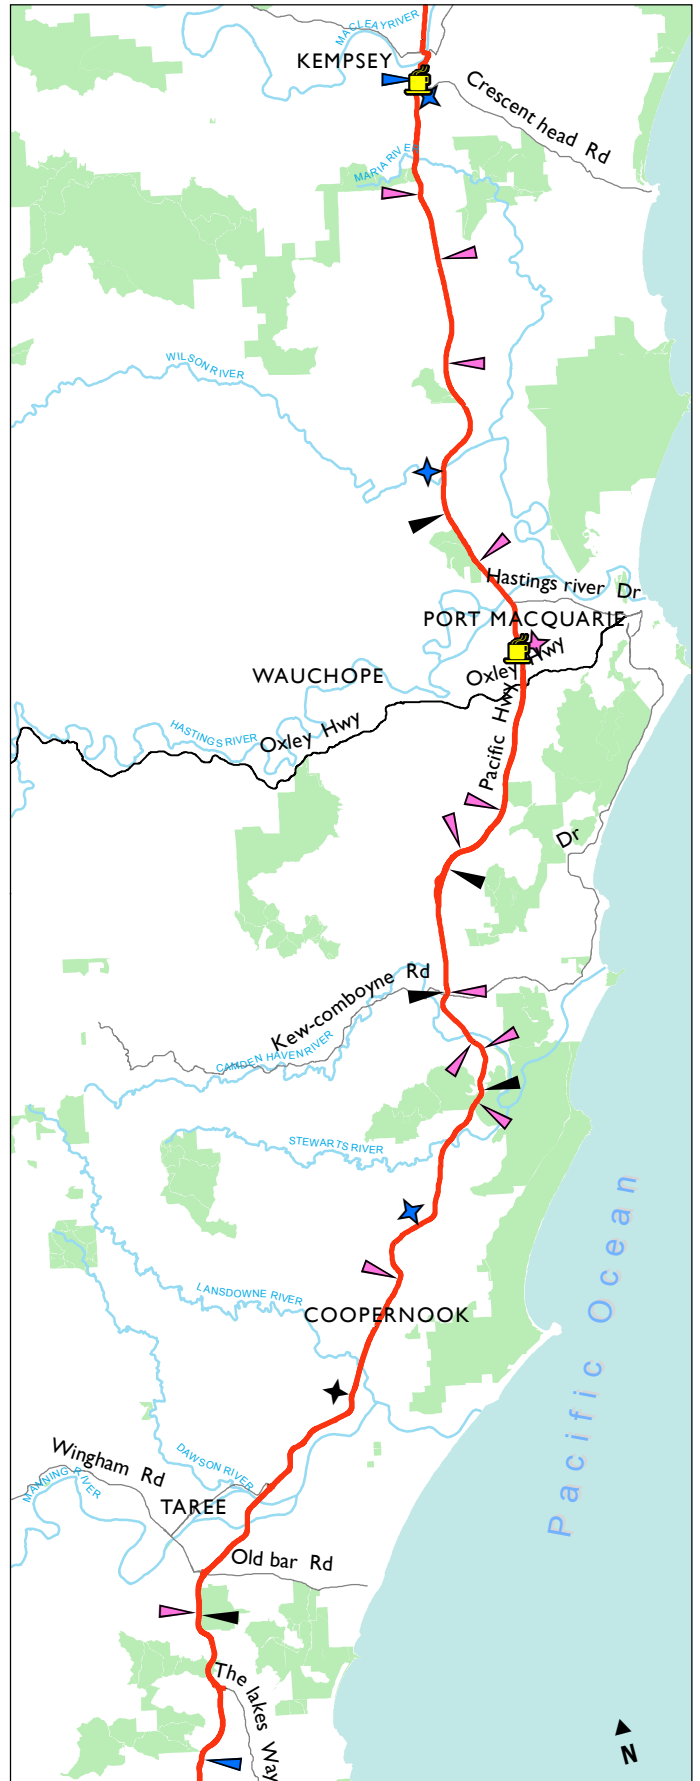

# NSW truck rest area road map

Pacific Hwy - Map 3

Pacific Hwy - Map 4

## Pacific Highway

### LEGEND

- State Roads
- Regional Roads
- Major rivers
- National parks
- Water body

### ACCESS

- Access on symbol side of the road only
- Accessible from both directions
- DRIVER REVIVER sites