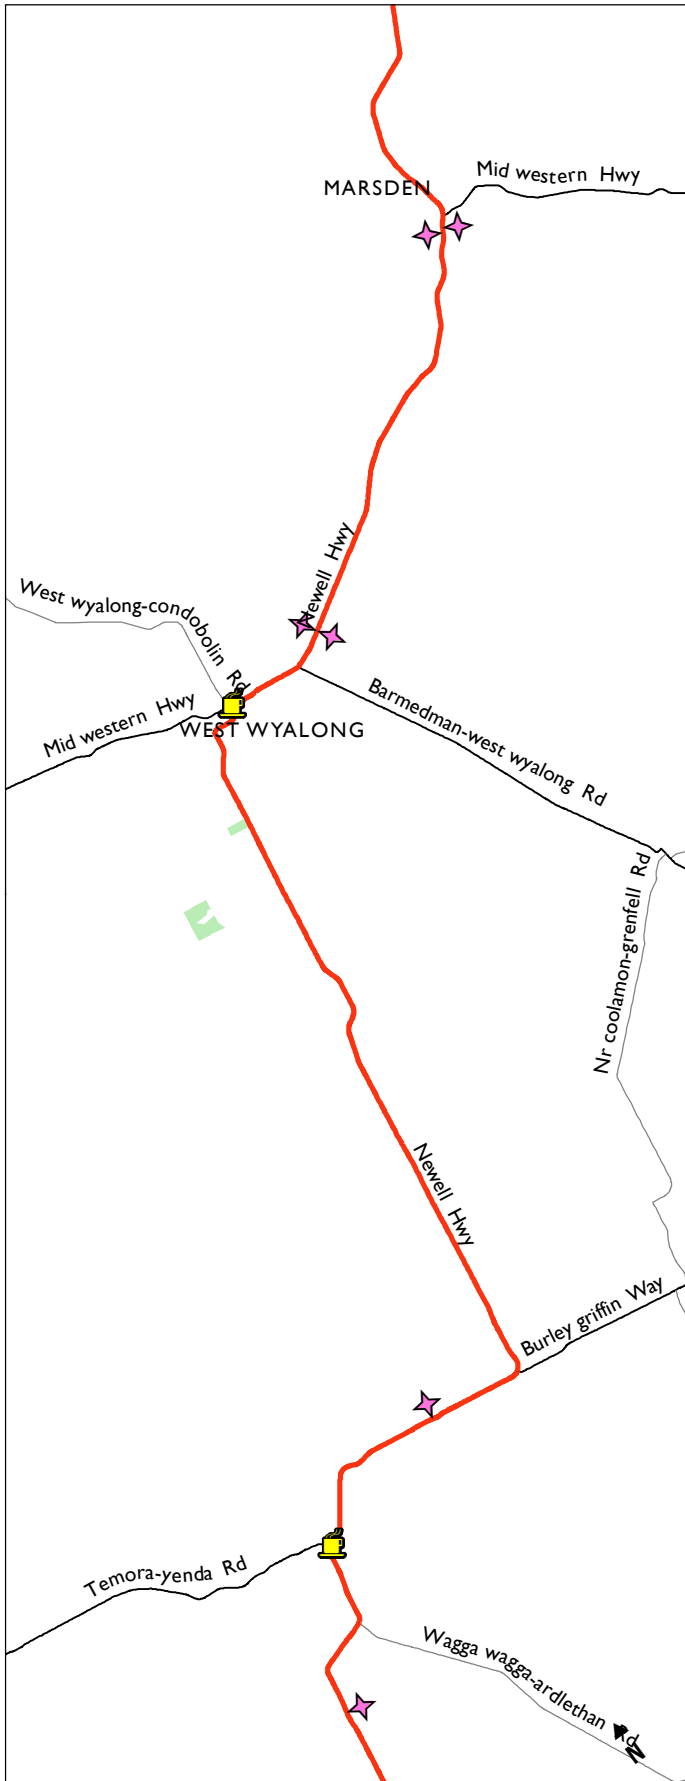

# NSW truck rest area road map

Newell Hwy - Map 7

Newell Hwy - Map 8

## Newell Highway

### LEGEND

- State Roads
- Regional Roads
- Major rivers
- National parks
- Water body

### ACCESS

- Access on symbol side of the road only
- Accessible from both directions
- DRIVER REVIVER sites