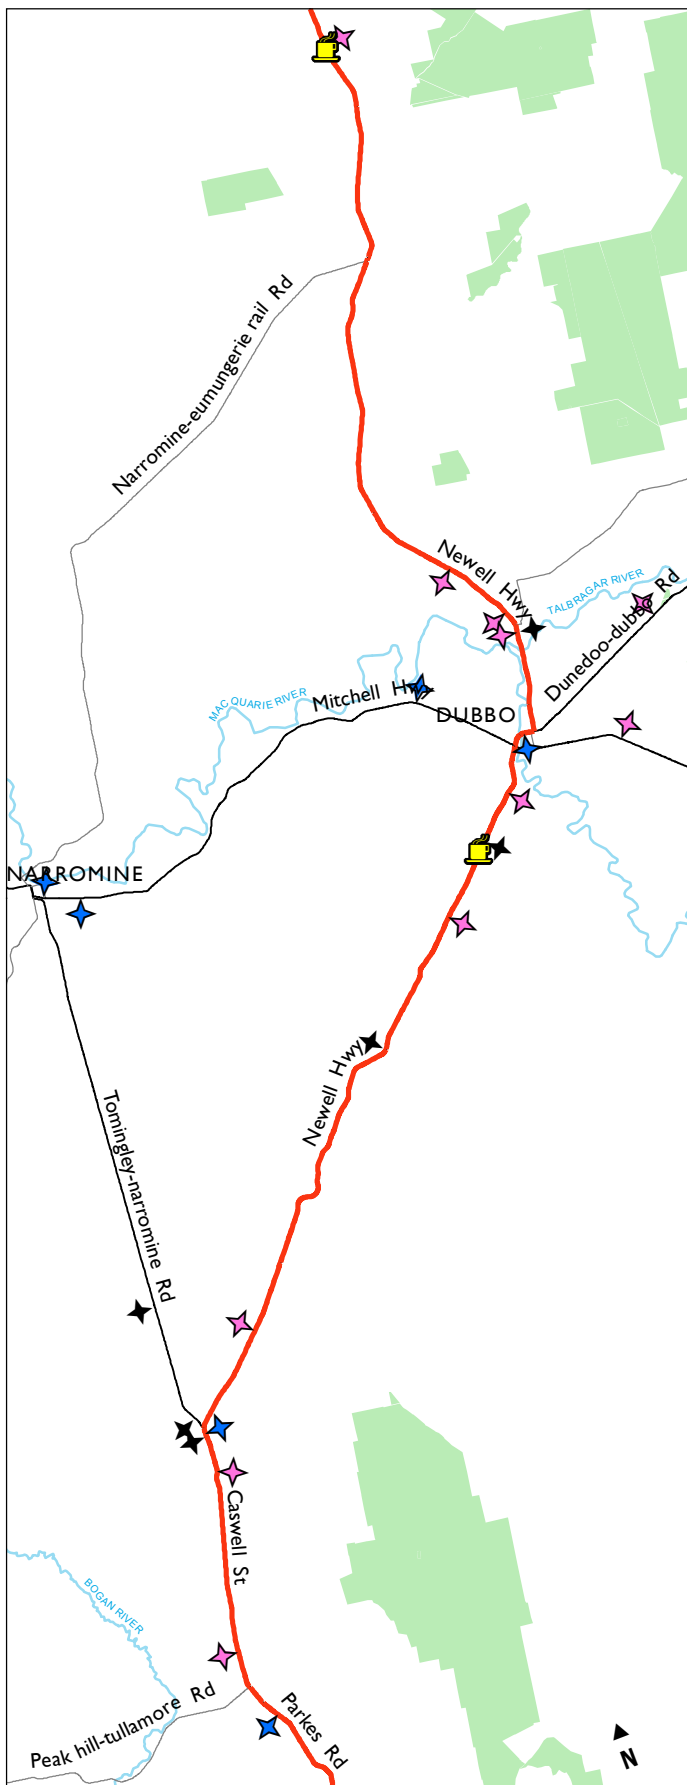

# NSW truck rest area road map

Newell Hwy - Map 5

Newell Hwy - Map 6

## Newell Highway

### LEGEND

- State Roads
- Regional Roads
- Major rivers
- National parks
- Water body

### ACCESS

- Access on symbol side of the road only
- Accessible from both directions
- DRIVER REVIVER sites