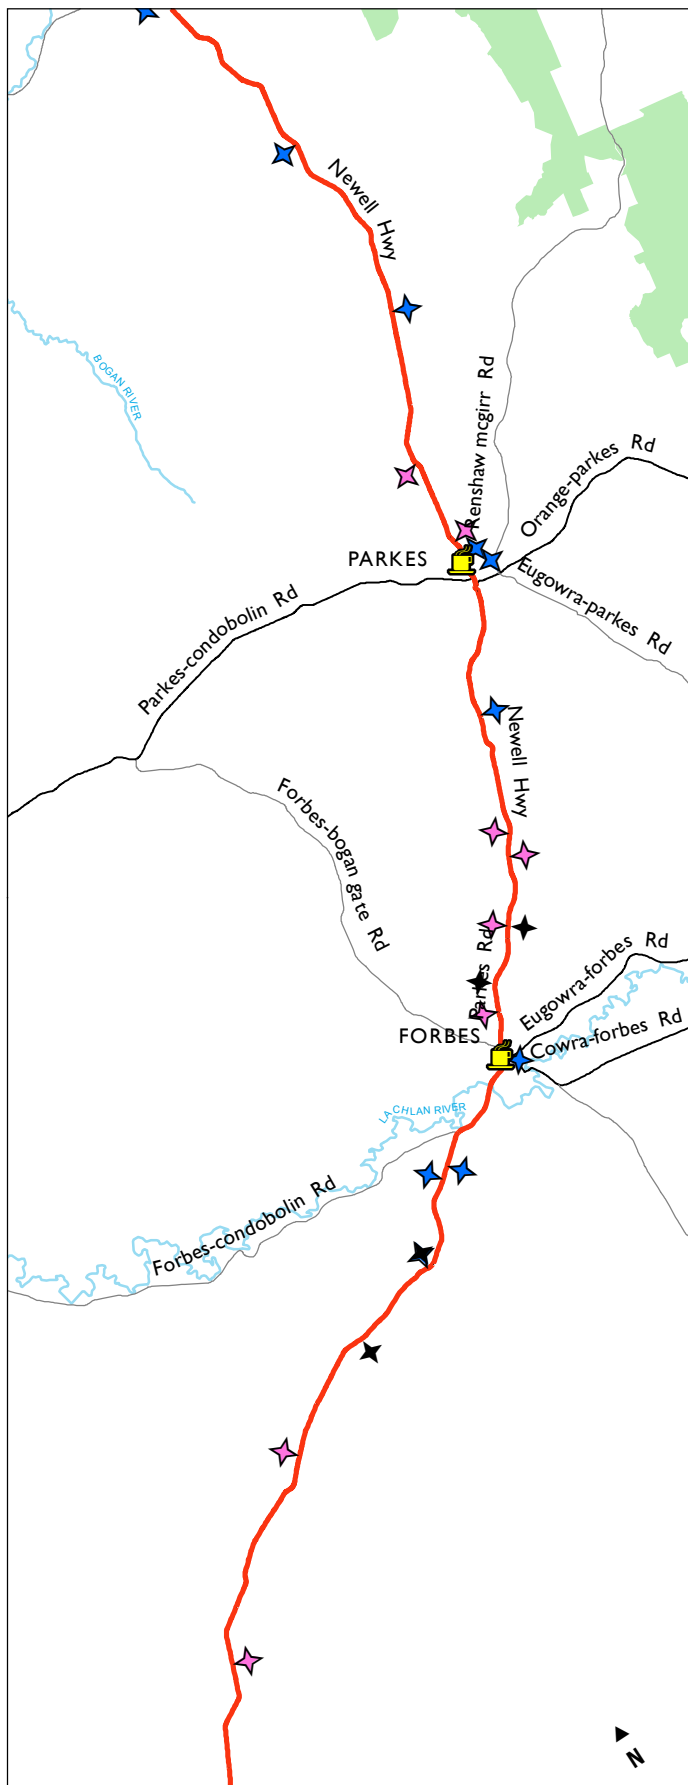

# NSW truck rest area road map

Newell Hwy - Map 5

Newell Hwy - Map 6

## Newell Highway

### LEGEND

- State Roads
- Regional Roads
- Major rivers
- National parks
- Water body

### ACCESS

- Access on symbol side of the road only
- Accessible from both directions
- DRIVER REVIVER sites