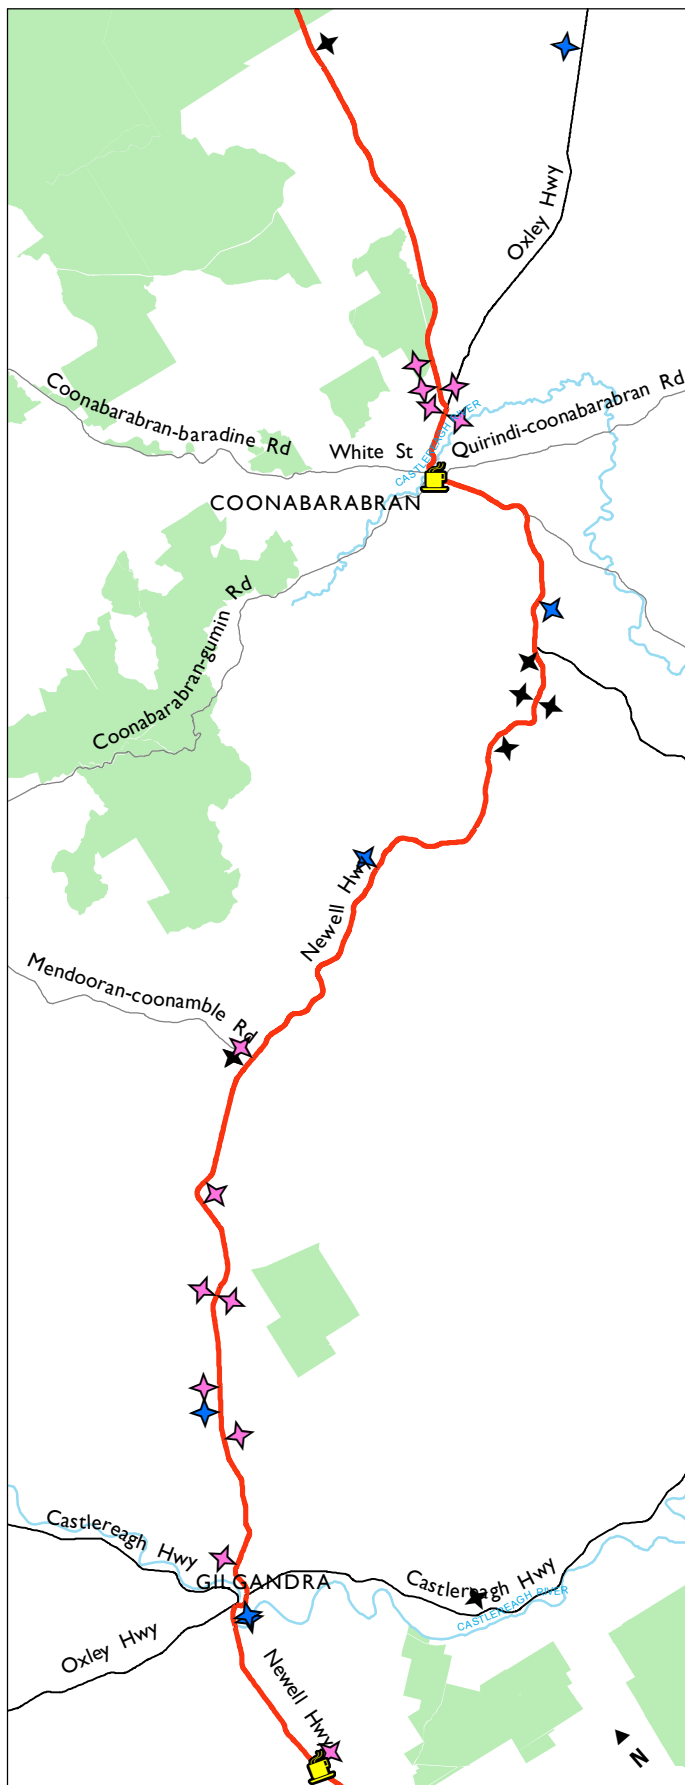

NSW truck rest area road map

Newell Hwy - Map 3

Newell Hwy - Map 4

Newell Highway

LEGEND

- State Roads
- Regional Roads
- Major rivers
- National parks
- Water body

VEHICLE TYPE

- Heavy and light vehicles
- Heavy vehicles
- Light vehicles

ACCESS

- Access on symbol side of the road only
- Accessible from both directions
- DRIVER REVIVER sites