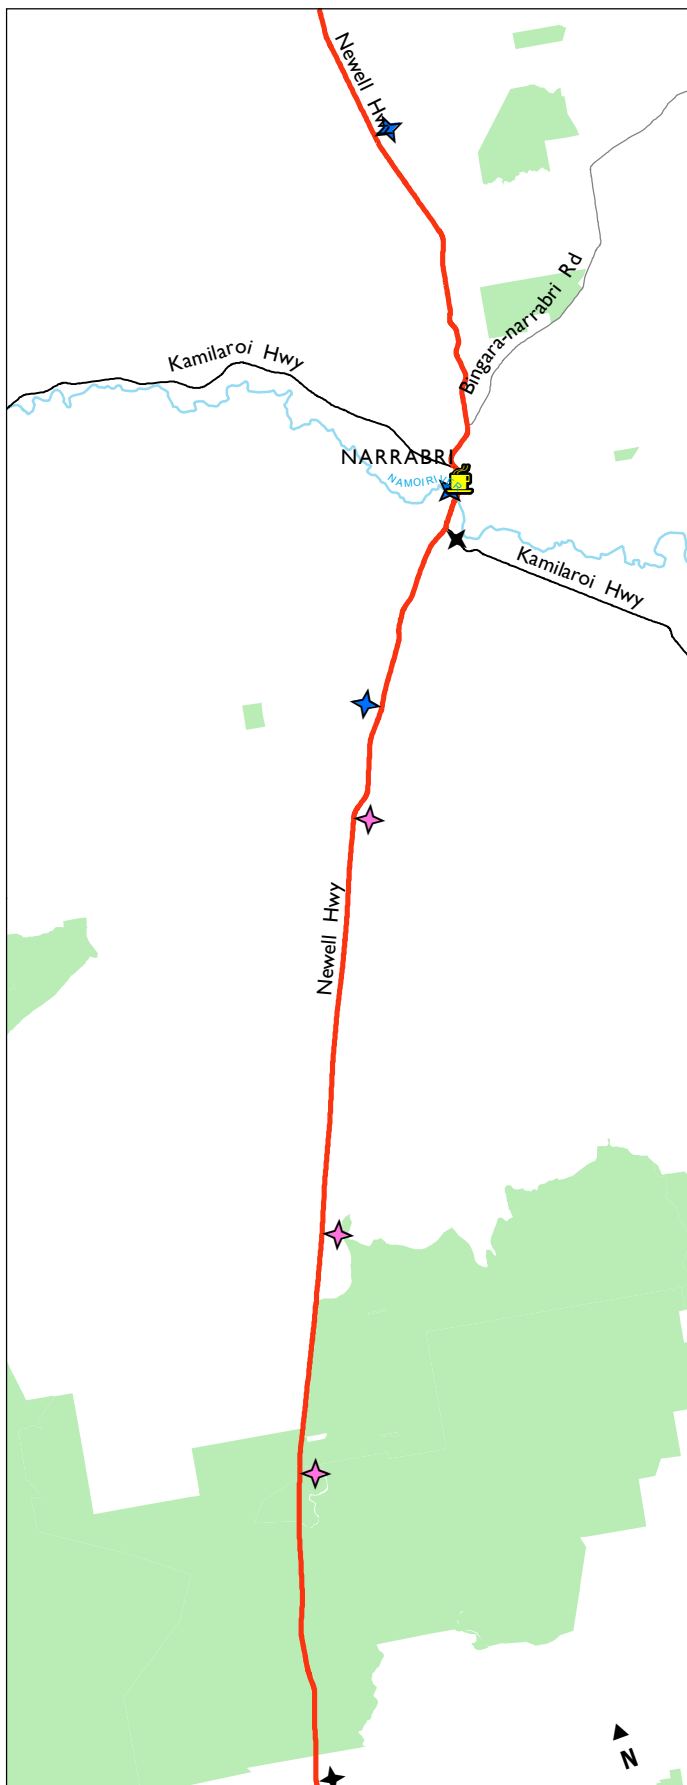

NSW truck rest area road map

Newell Hwy - Map 3

Newell Hwy - Map 4

Newell Highway

LEGEND

- State Roads
- Regional Roads
- Major rivers
- National parks
- Water body

VEHICLE TYPE

- Heavy and light vehicles
- Heavy vehicles
- Light vehicles

ACCESS

- Access on symbol side of the road only
- Accessible from both directions
- DRIVER REVIVER sites