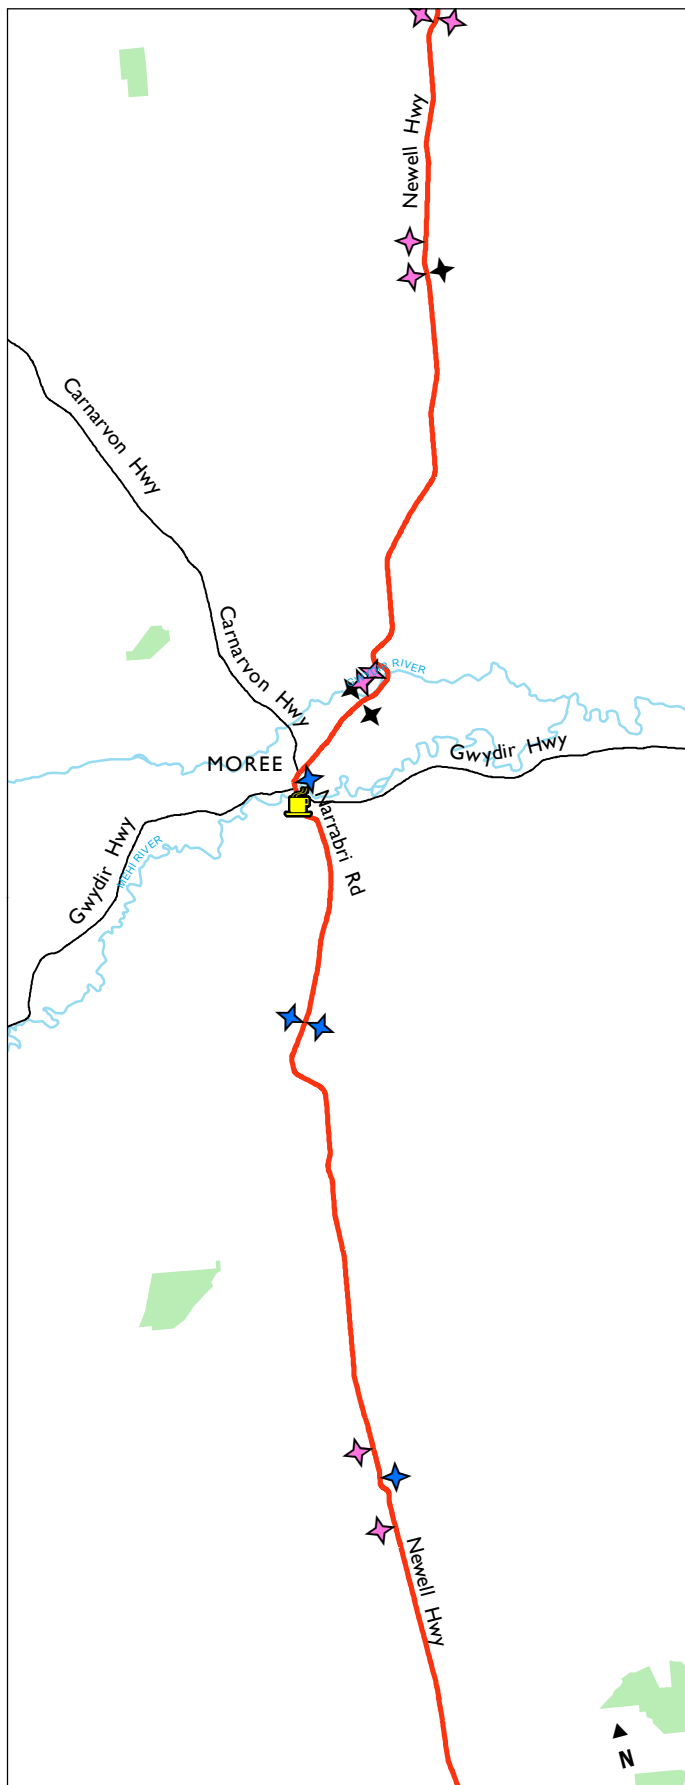

NSW truck rest area road map

Newell Hwy - Map 1

Newell Hwy - Map 2

Newell Highway

LEGEND

- State Roads
- Regional Roads
- Major rivers
- National parks
- Water body

VEHICLE TYPE

- Heavy and light vehicles
- Heavy vehicles
- Light vehicles

ACCESS

- ▶ Access on symbol side of the road only
- ★ Accessible from both directions
- DRIVER REVIVER sites