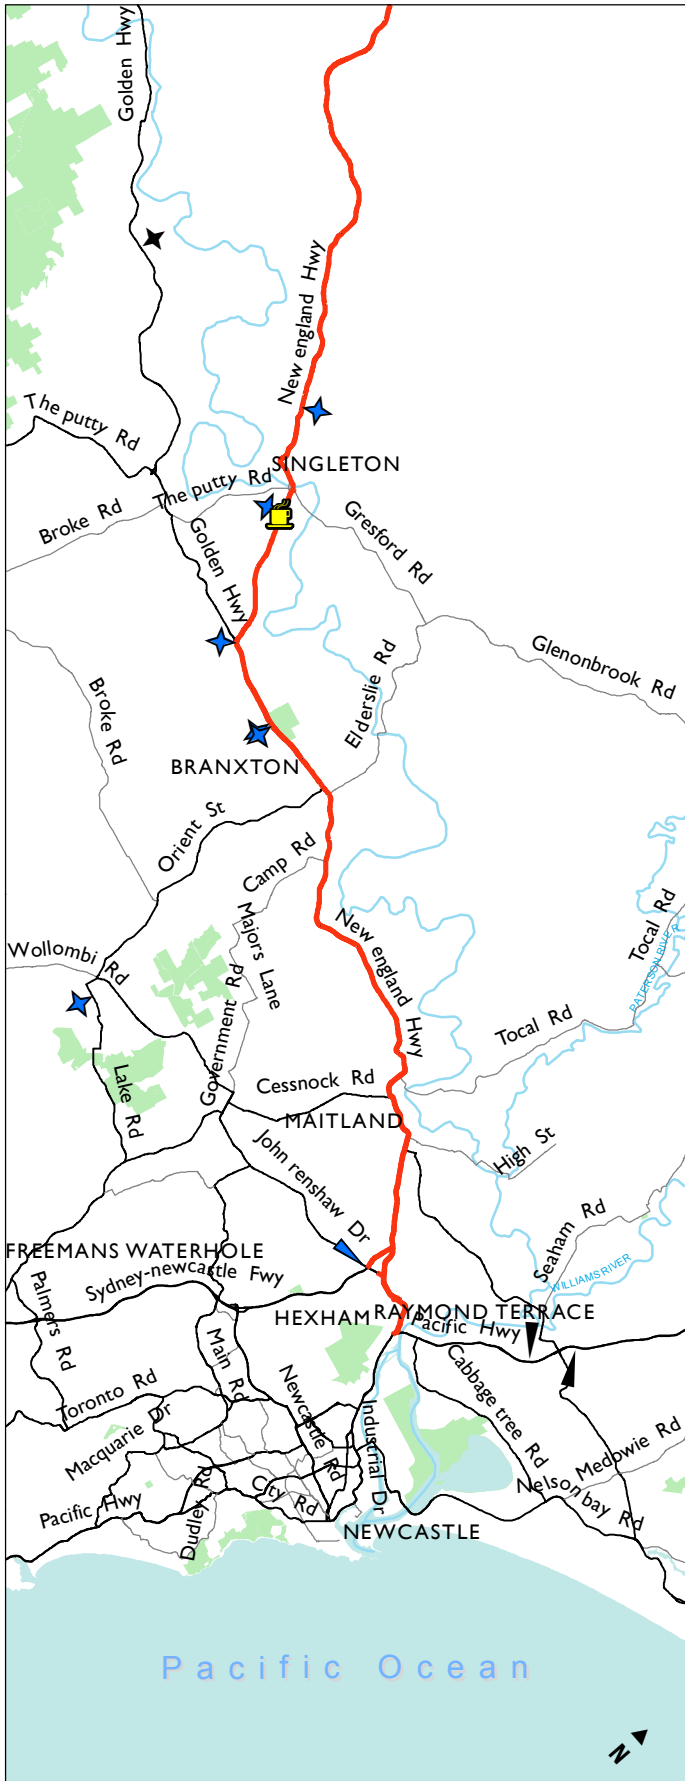

NSW truck rest area road map

New England Hwy - Map 5

New England Highway

Scale 1:500,000

LEGEND

- State Roads
- Regional Roads
- Major rivers
- National parks
- Water body

VEHICLE TYPE

- Heavy and light vehicles
- Heavy vehicles
- Light vehicles

ACCESS

- Access on symbol side of the road only
- ★ Accessible from both directions
- DRIVER REVIVER sites