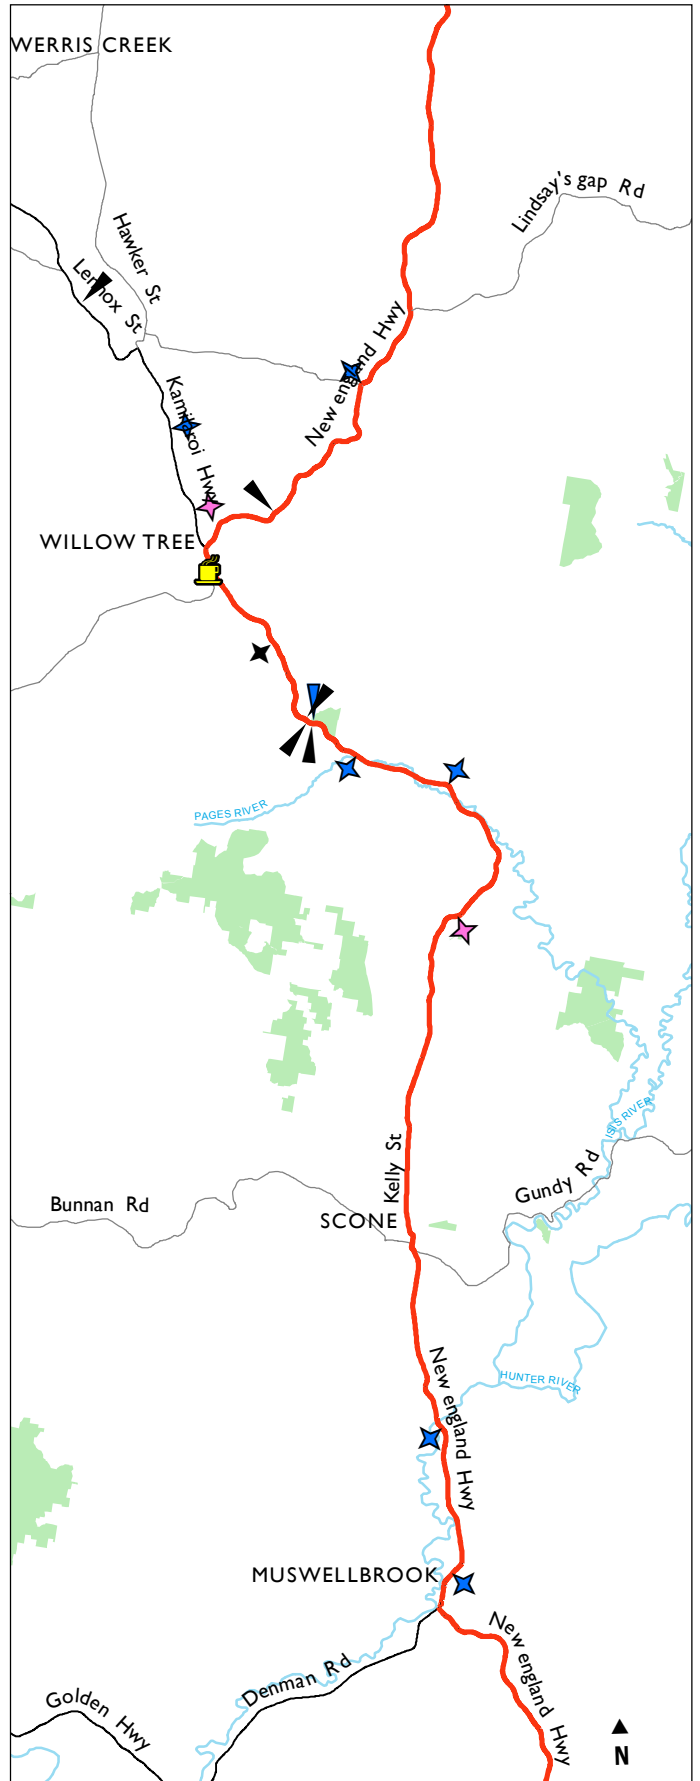

# NSW truck rest area road map

New England Hwy - Map 3

New England Hwy - Map 4

## New England Highway

Scale 1:500,000

### LEGEND

- State Roads
- Regional Roads
- Major rivers
- National parks
- Water body

### ACCESS

- Access on symbol side of the road only
- Accessible from both directions
- DRIVER REVIVER sites