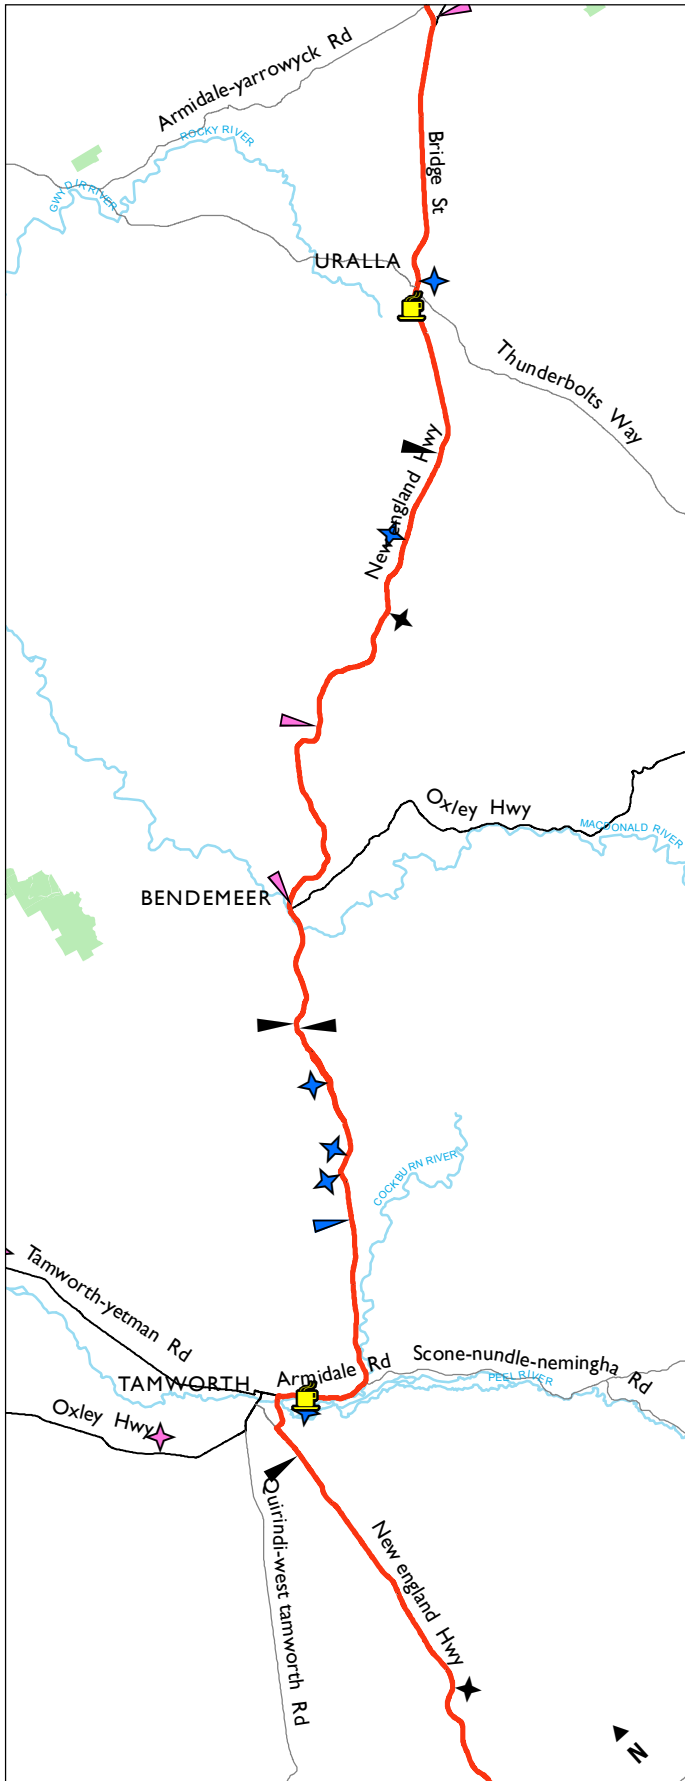

# NSW truck rest area road map

New England Hwy - Map 3

New England Hwy - Map 4

## New England Highway

Scale 1:500,000

### LEGEND

- State Roads
- Regional Roads
- Major rivers
- National parks
- Water body

### ACCESS

- Access on symbol side of the road only
- Accessible from both directions
- DRIVER REVIVER sites