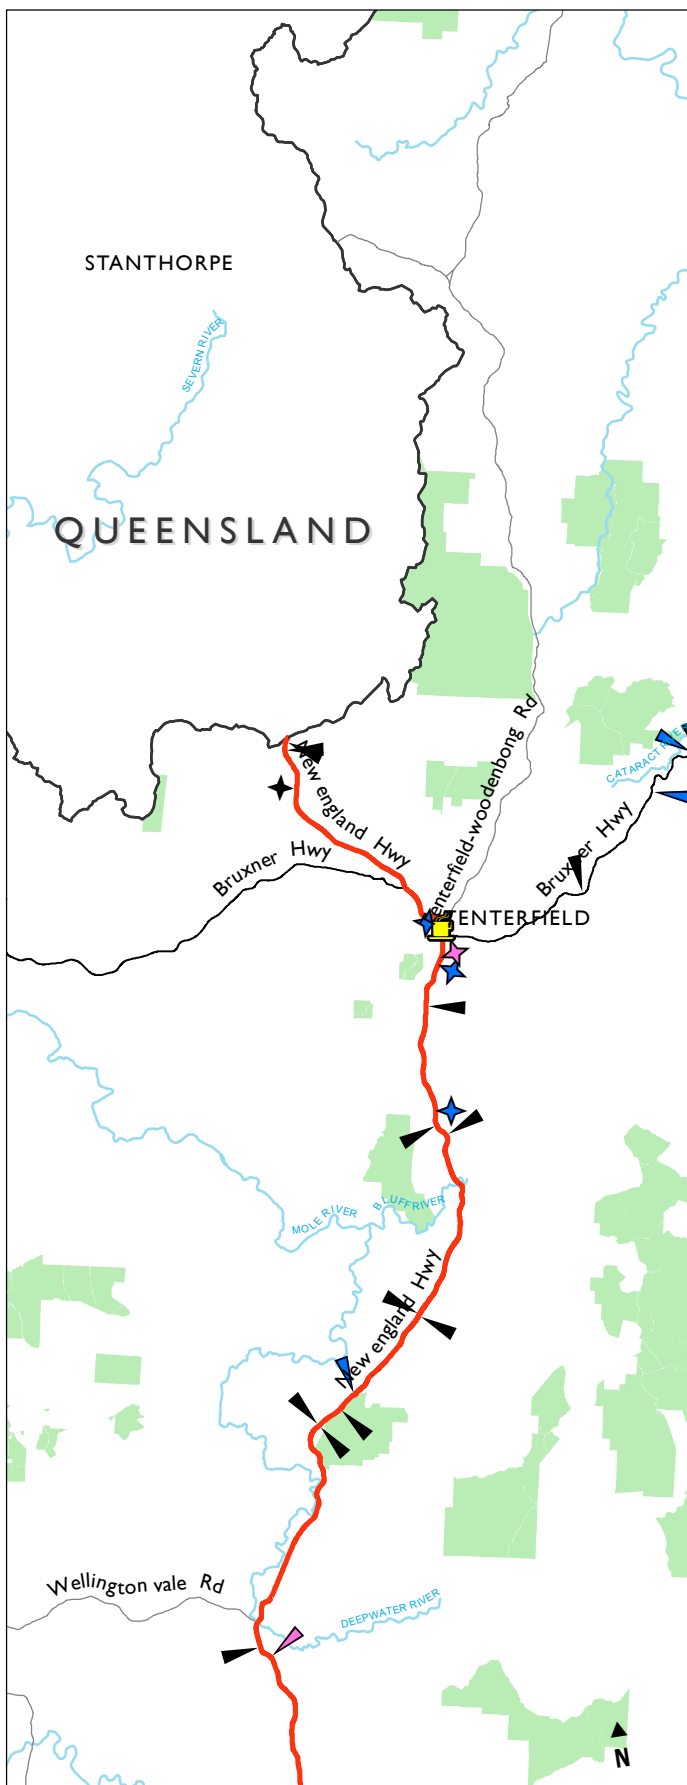

NSW truck rest area road map

New England Hwy - Map I

New England Hwy - Map 2

New England Highway

Scale 1:500,000

LEGEND

- State Roads
- Regional Roads
- Major rivers
- National parks
- Water body

VEHICLE TYPE

- Heavy and light vehicles
- Heavy vehicles
- Light vehicles

ACCESS

- ▶ Access on symbol side of the road only
- ☆ Accessible from both directions
- DRIVER REVIVER sites