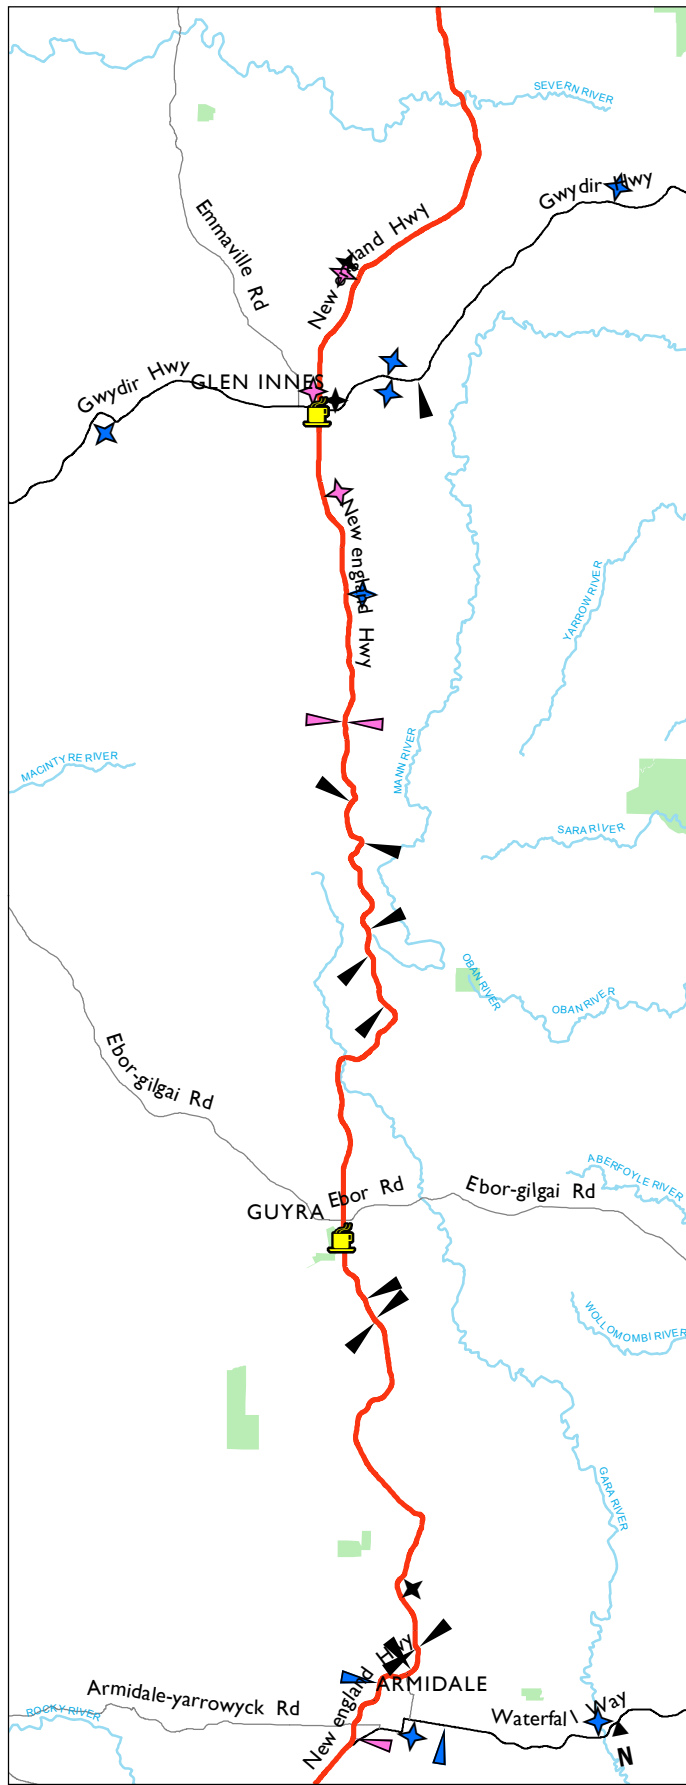

NSW truck rest area road map

New England Hwy - Map I

New England Hwy - Map 2

New England Highway

Scale 1:500,000

LEGEND

- State Roads
- Regional Roads
- Major rivers
- National parks
- Water body

VEHICLE TYPE

- Heavy and light vehicles
- Heavy vehicles
- Light vehicles

ACCESS

- ▶ Access on symbol side of the road only
- ☆ Accessible from both directions
- DRIVER REVIVER sites