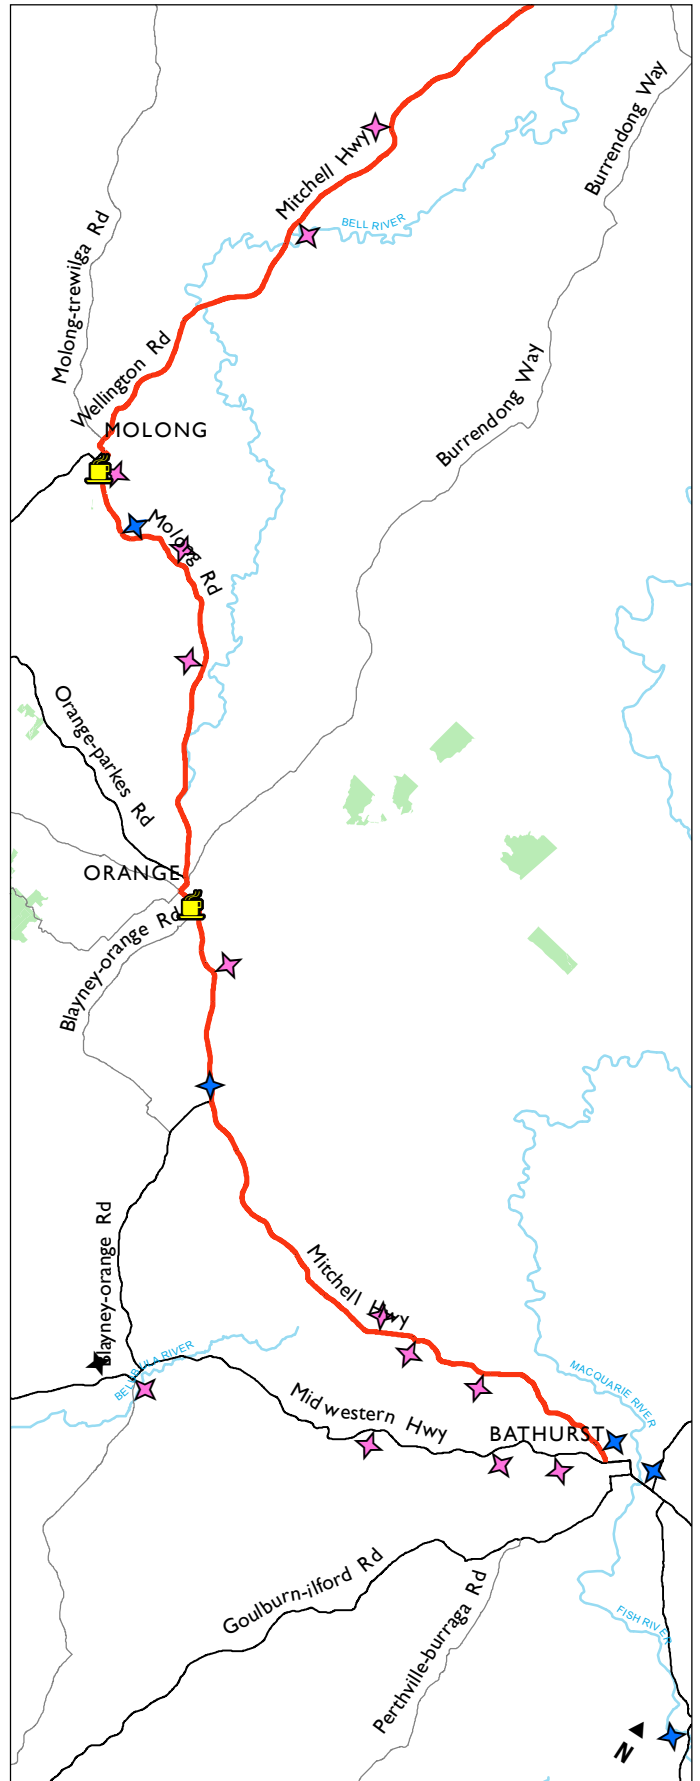

NSW truck rest area road map

Mitchell Hwy - Map 5

Mitchell Hwy - Map 6

Mitchell Highway

LEGEND

- State Roads
- Regional Roads
- Major rivers
- National parks
- Water body

VEHICLE TYPE

- Heavy and light vehicles
- Heavy vehicles
- Light vehicles

ACCESS

- Access on symbol side of the road only
- Accessible from both directions
- DRIVER REVIVER sites