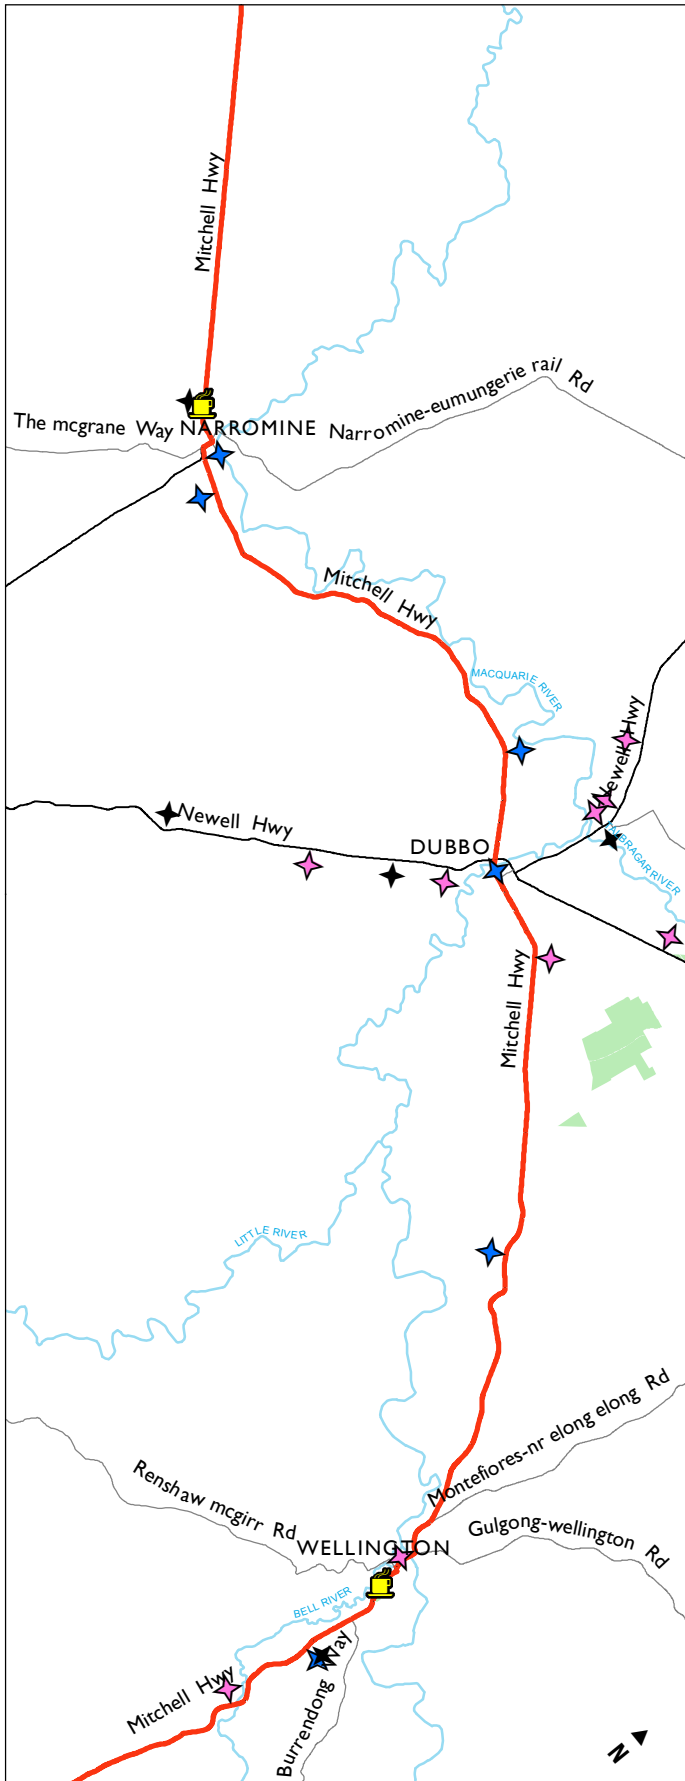

NSW truck rest area road map

Mitchell Hwy - Map 5

Mitchell Hwy - Map 6

Mitchell Highway

LEGEND

- State Roads
- Regional Roads
- Major rivers
- National parks
- Water body

VEHICLE TYPE

- Heavy and light vehicles
- Heavy vehicles
- Light vehicles

ACCESS

- Access on symbol side of the road only
- Accessible from both directions
- DRIVER REVIVER sites