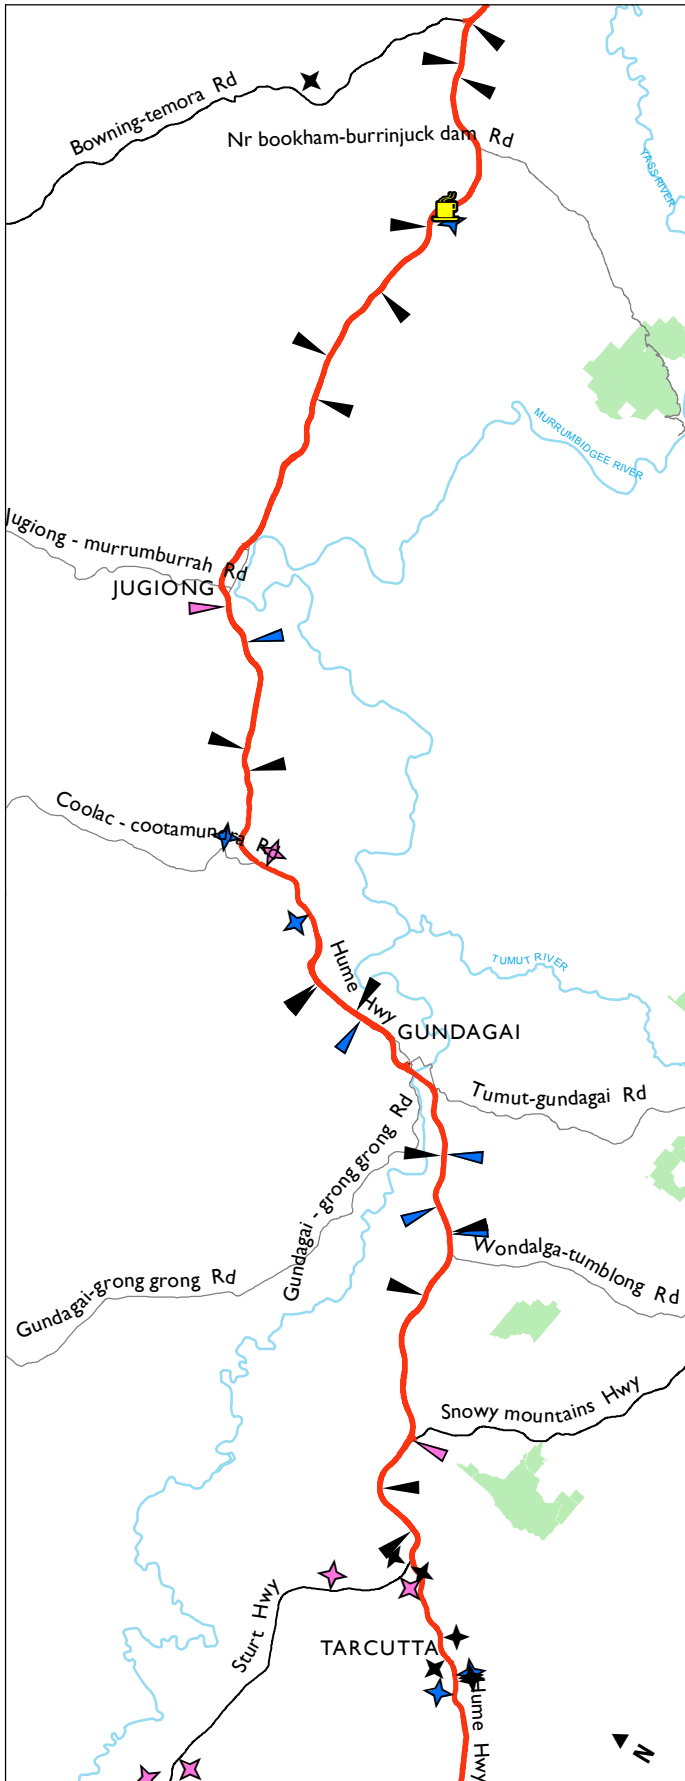

NSW truck rest area road map

Hume Hwy - Map 3

Hume Hwy - Map 4

Hume Highway

LEGEND

- State Roads
- Regional Roads
- Major rivers
- National parks
- Water body

VEHICLE TYPE

- Heavy and light vehicles
- Heavy vehicles
- Light vehicles

ACCESS

- Access on symbol side of the road only
- Accessible from both directions
- DRIVER REVIVER sites