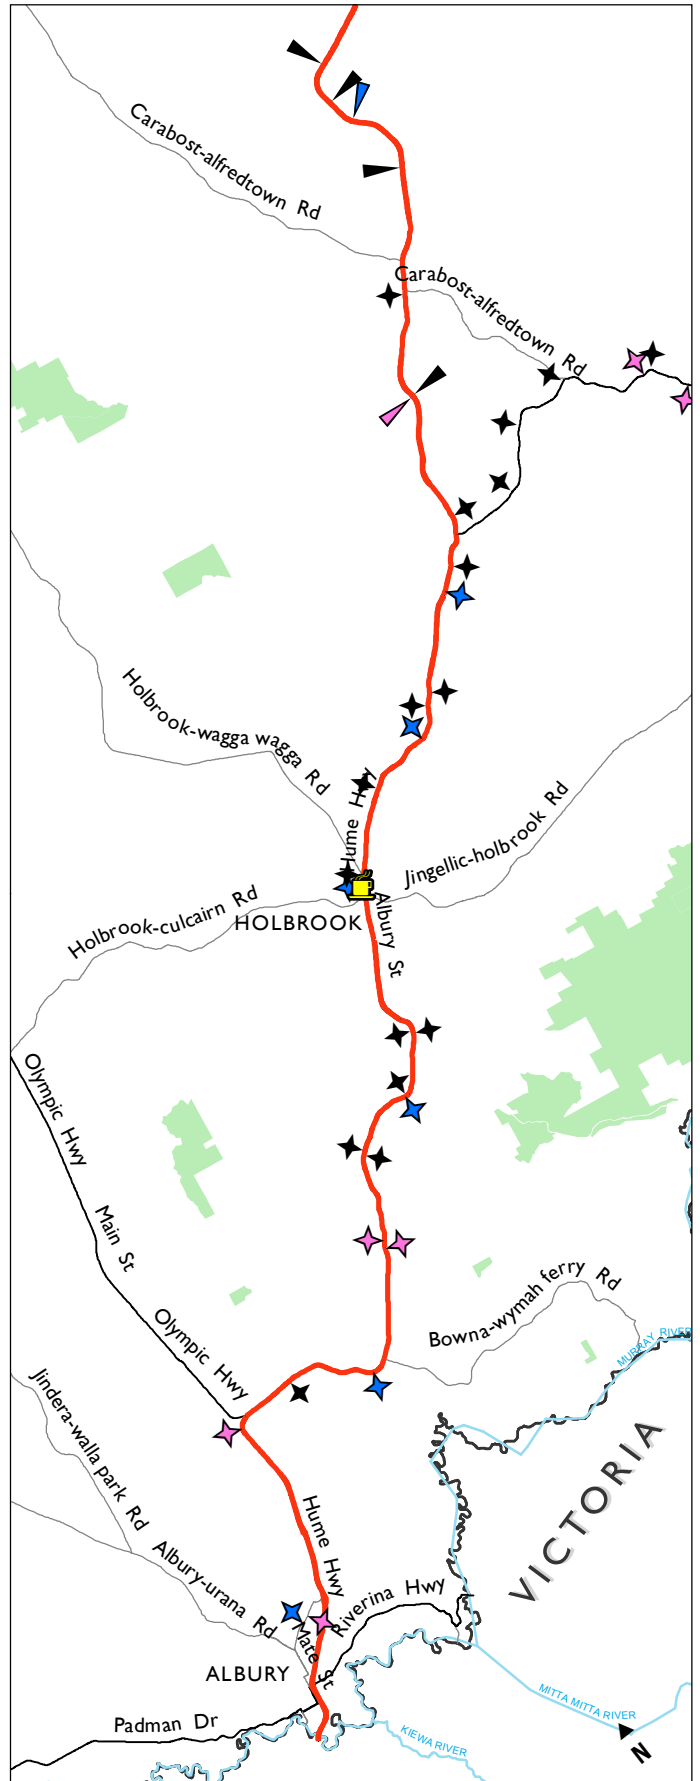

NSW truck rest area road map

Hume Hwy - Map 3

Hume Hwy - Map 4

Hume Highway

LEGEND

- State Roads
- Regional Roads
- Major rivers
- National parks
- Water body

VEHICLE TYPE

- Heavy and light vehicles
- Heavy vehicles
- Light vehicles

ACCESS

- Access on symbol side of the road only
- Accessible from both directions
- DRIVER REVIVER sites