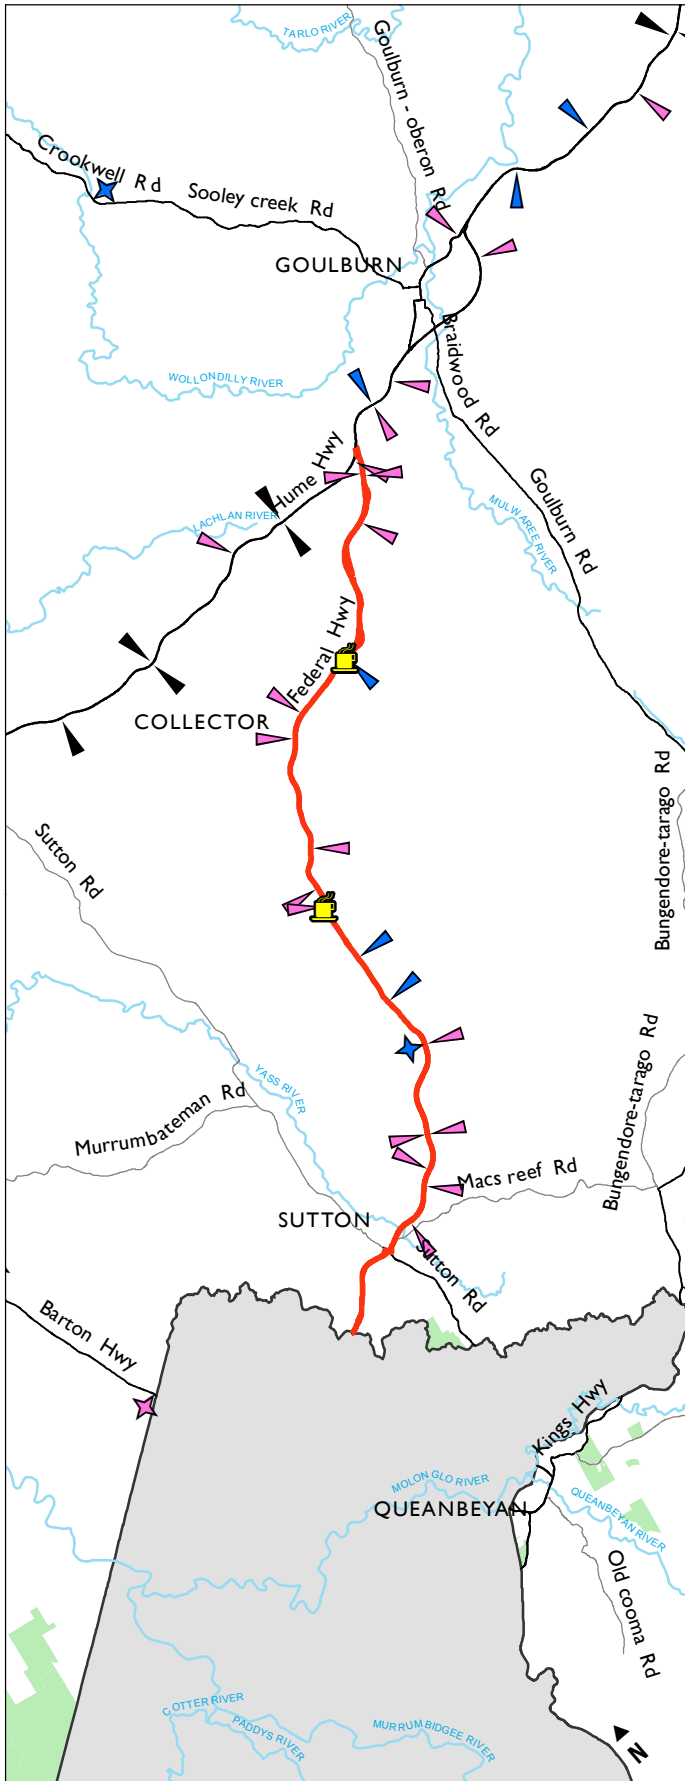

NSW truck rest area road map

Federal Hwy - Map 1

Federal Highway

LEGEND

- State Roads
- Regional Roads
- Major rivers
- National parks
- Water body

VEHICLE TYPE

- ▲ Heavy and light vehicles
- ▲ Heavy vehicles
- ▲ Light vehicles

ACCESS

- ▲ Access on symbol side of the road only
- ★ Accessible from both directions
- DRIVER REVIVER sites