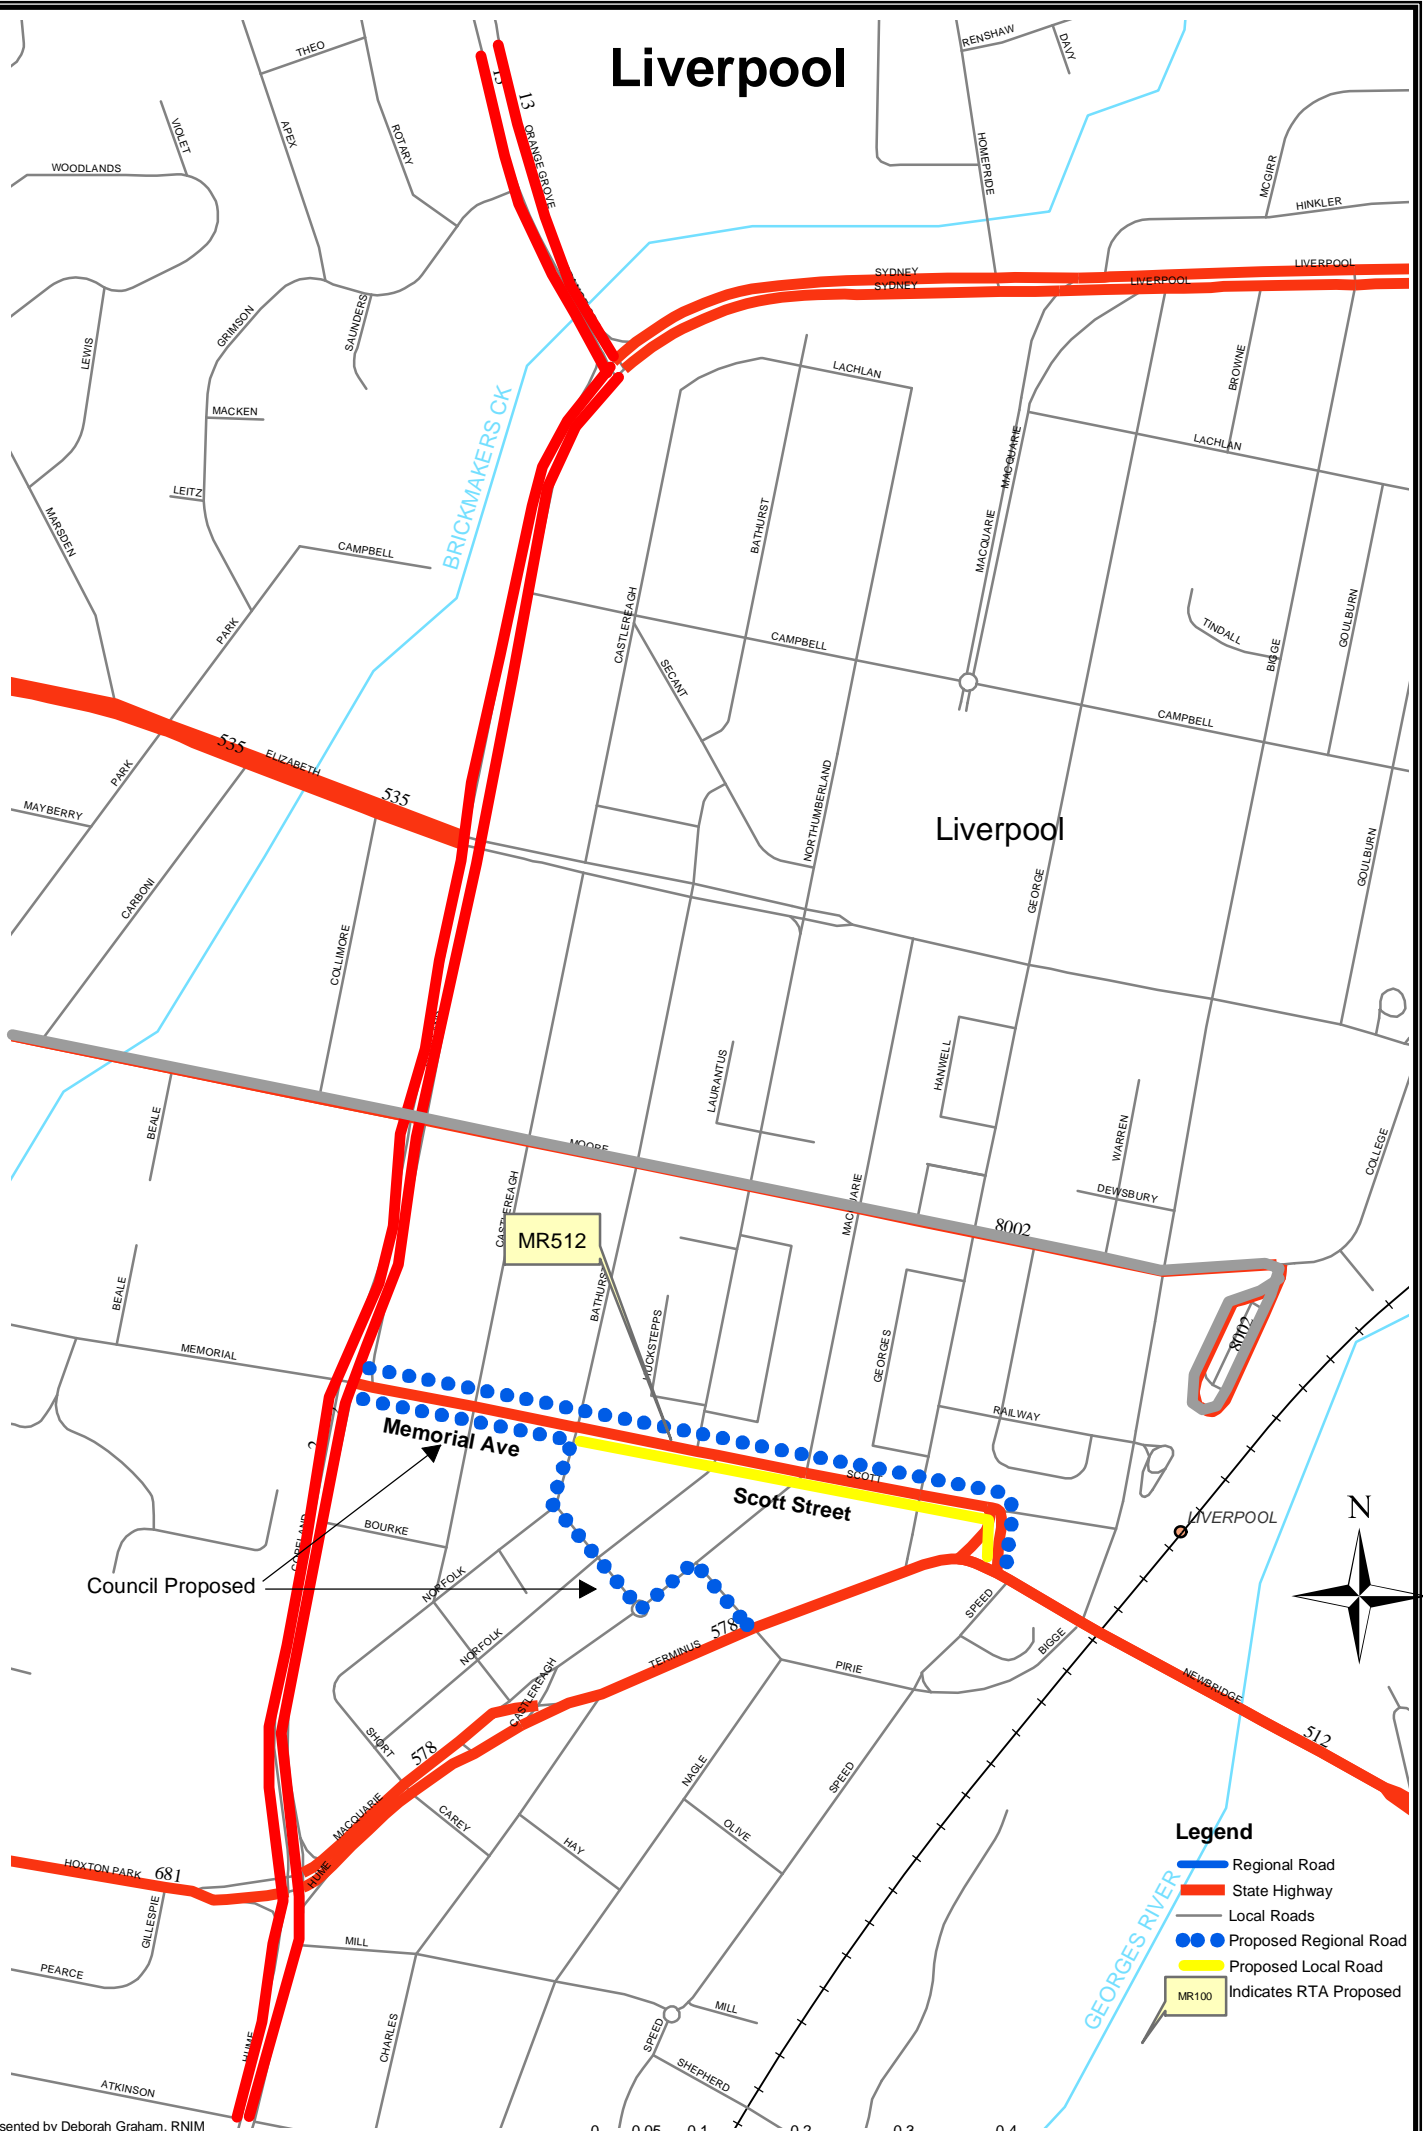

Liverpool

Council Proposed

Memorial Ave

Scott Street

Legend

- Regional Road
- State Highway
- Local Roads
- Proposed Regional Road
- Proposed Local Road
- MR100 Indicates RTA Proposed